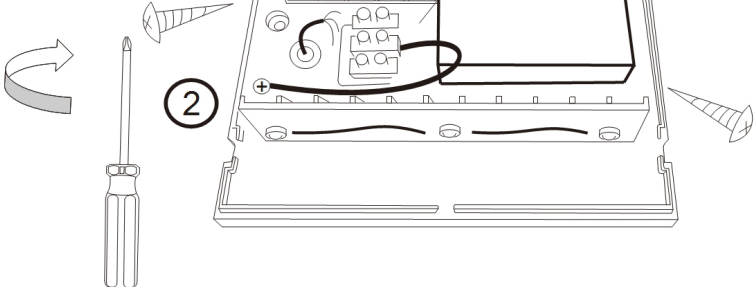

Instruction

Collection: OUTDOOR
Series: GREENWICH
Model: O592WL-L18GR
Wall

- Wall

max 18W
1450 LM

MAYTONI
DECORATIVE LIGHTING

www.maytoni.de