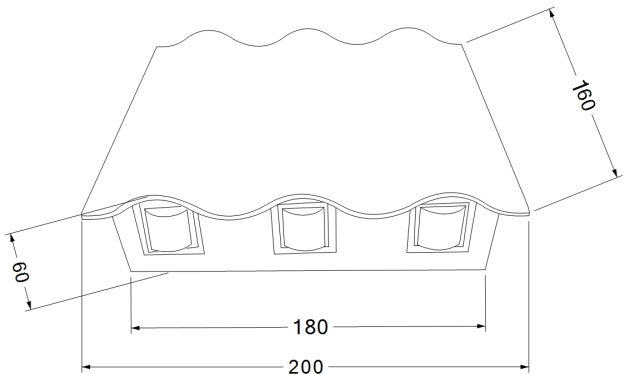

Instruction

Collection: OUTDOOR
Series: GREENWICH
Model: O592WL-L18GR
Wall

- Wall

max 18W
1450 LM

MAYTONI
DECORATIVE LIGHTING

www.maytoni.de