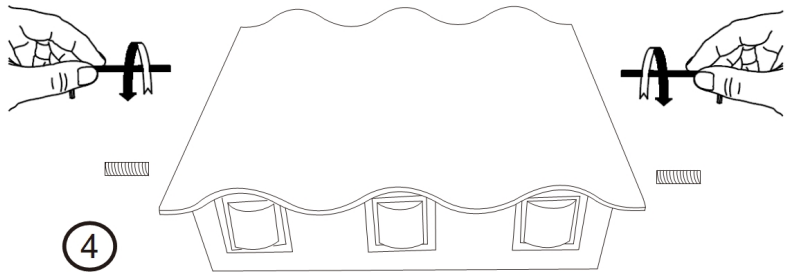

Instruction

Collection: OUTDOOR
Series: GREENWICH
Model: O592WL-L18GR
Wall

- Wall

max 18W
1450 LM

MAYTONI
DECORATIVE LIGHTING

www.maytoni.de