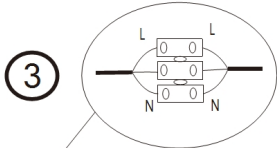

Instruction

Collection: OUTDOOR
Series: GREENWICH
Model: O592WL-L18GR
Wall

- Wall

max 18W
1450 LM

MAYTONI
DECORATIVE LIGHTING

www.maytoni.de