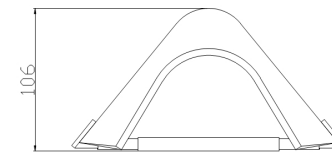

Instruction

Collection: CEILING & WALL

Series: HILL

Model: C608-WL-01-W

Wall

- Wall

1 x E27 (60W)

MAYTONI
DECORATIVE LIGHTING