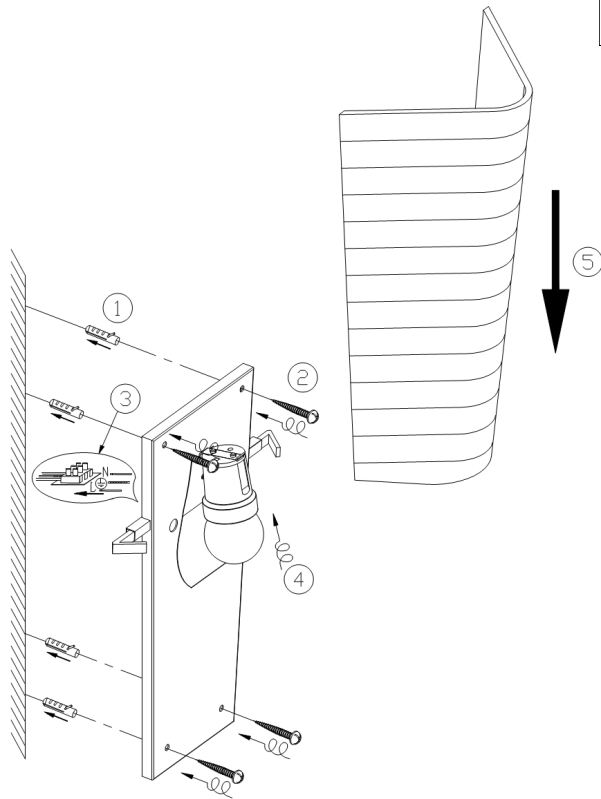

Instruction

Collection: CEILING & WALL

Series: HILL

Model: C608-WL-01-W

Wall

- Wall

1 x E27 (60W)

MAYTONI
DECORATIVE LIGHTING