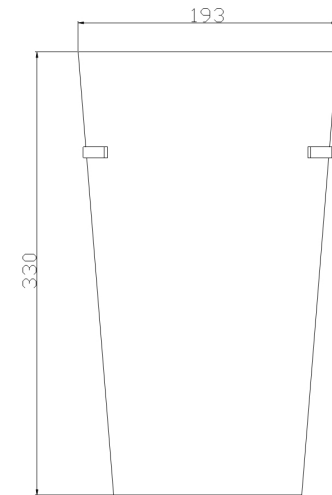

Instruction

Collection: CEILING & WALL

Series: HILL

Model: C608-WL-01-W

Wall

- Wall

1 x E27 (60W)

MAYTONI
DECORATIVE LIGHTING