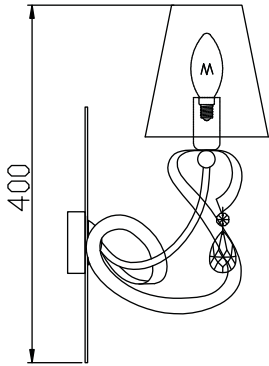

Instruction

Collection: Elegant
Series: Intreccio
Model: ARM010-02-W
Wall-mounted

– Wall-mounted

2 x E14 (40w)

MAYTONI
DECORATIVE LIGHTING

www.maytoni.de