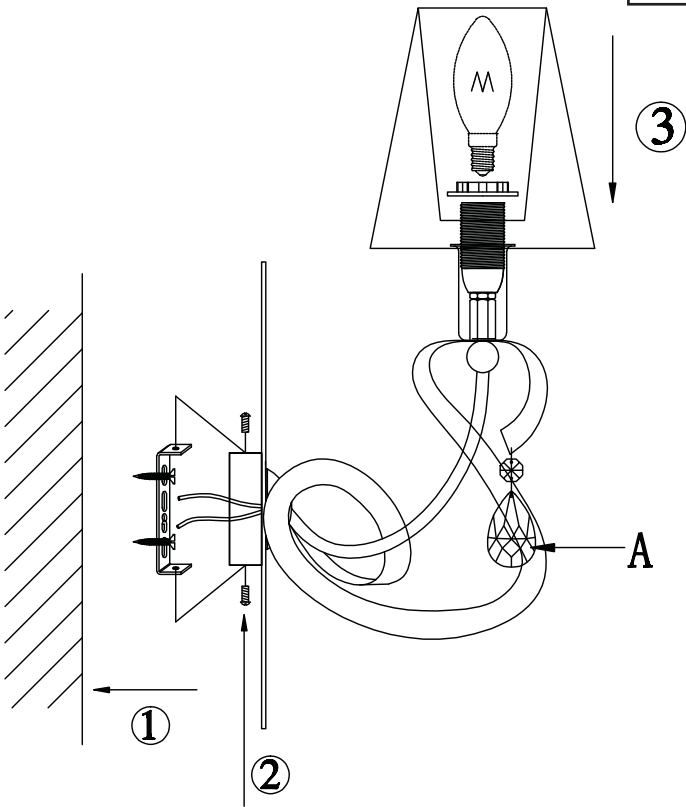

Instruction

Collection: Elegant
Series: Intreccio
Model: ARM010-02-W
Wall-mounted

– Wall-mounted

2 x E14 (40w)

MAYTONI
DECORATIVE LIGHTING

www.maytoni.de