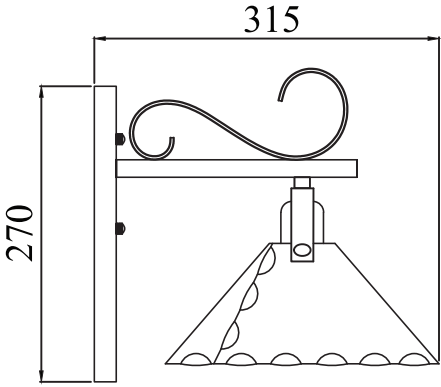

# Instruction

Collection: House  
Series: Iron  
Model: H104-01-R  
Wall-mounted

– Wall-mounted

1 x E27 (60w)

**MAYTONI**  
DECORATIVE LIGHTING

[www.maytoni.de](http://www.maytoni.de)