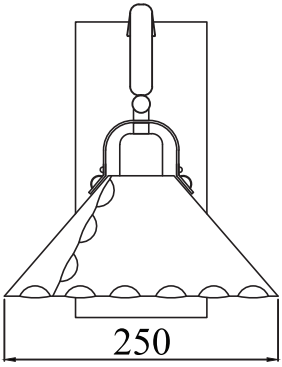

# Instruction

Collection: House  
Series: Iron  
Model: H104-01-R  
Wall-mounted

– Wall-mounted

1 x E27 (60w)

**MAYTONI**  
DECORATIVE LIGHTING

[www.maytoni.de](http://www.maytoni.de)