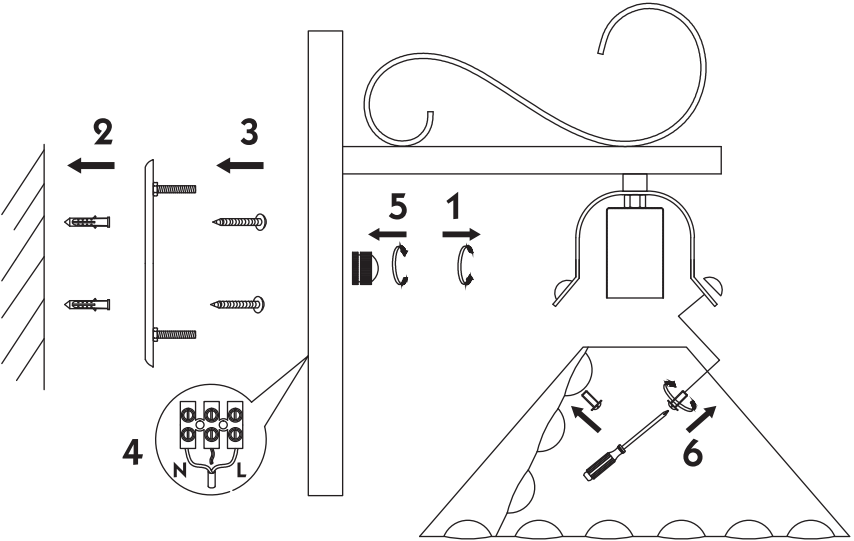

# Instruction

Collection: House  
Series: Iron  
Model: H104-01-R  
Wall-mounted

– Wall-mounted

1 x E27 (60w)

**MAYTONI**  
DECORATIVE LIGHTING

[www.maytoni.de](http://www.maytoni.de)