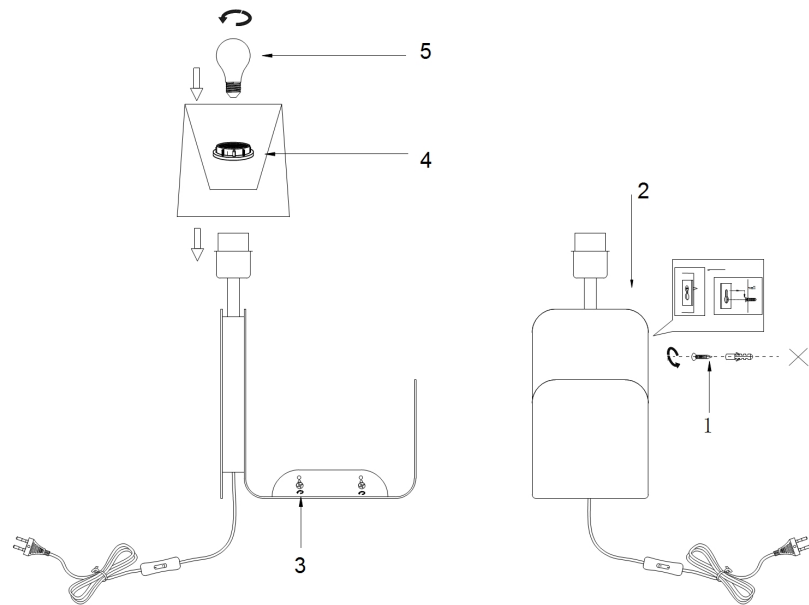

Instruction

Collection: MODERN
Series: KARL
Model: MOD618WL-01W
Wall

- Wall

1 x E27 (60W)

MAYTONI
DECORATIVE LIGHTING

www.maytoni.de