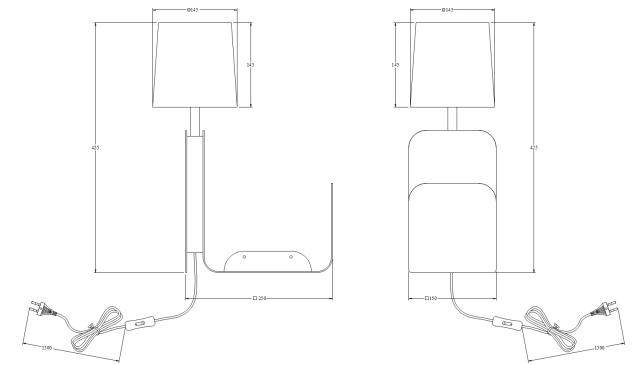

Instruction

Collection: MODERN
Series: KARL
Model: MOD618WL-01W
Wall

- Wall

1 x E27 (60W)

MAYTONI
DECORATIVE LIGHTING

www.maytoni.de