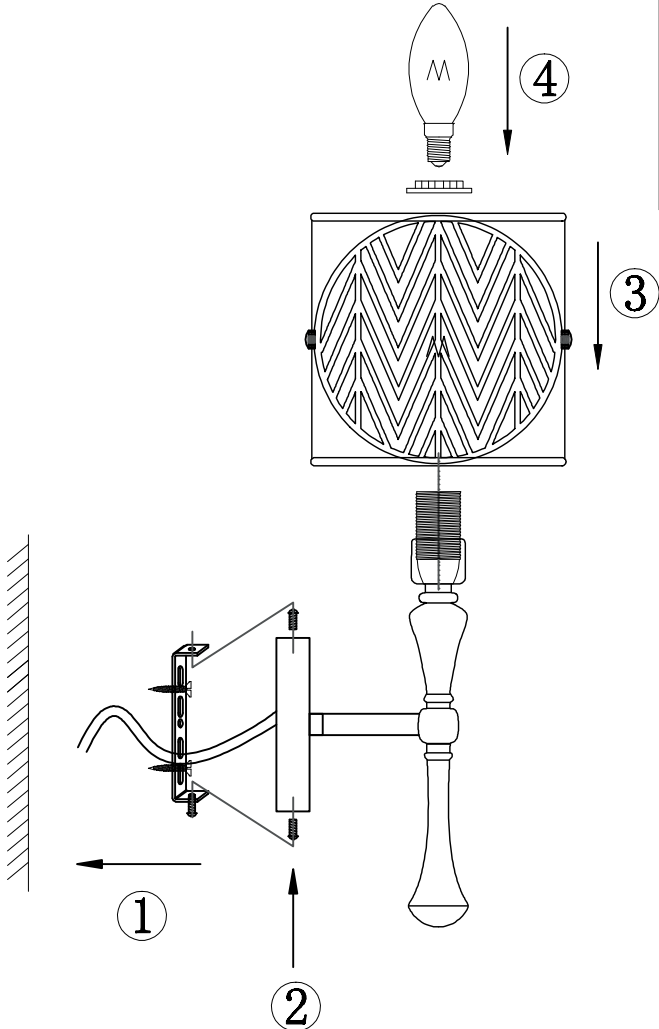

# Instruction

Collection: House  
Series: Leaf  
Model: H425-WL-01-G  
Wall-mounted

– Wall-mounted

1 x E14 (40w)

**MAYTONI**  
DECORATIVE LIGHTING

[www.maytoni.de](http://www.maytoni.de)