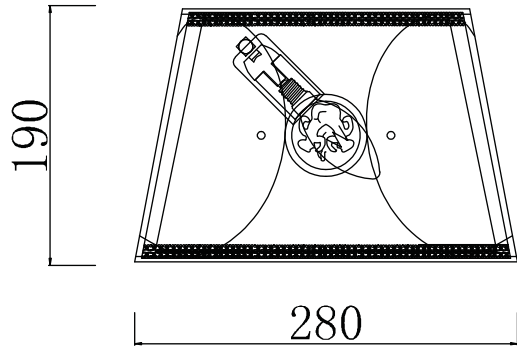

Instruction

Collection: Elegant
Series: Leaves
Model: ARM365-01-R
Wall-mounted

1 x E14 (40w)

MAYTONI
DECORATIVE LIGHTING

www.maytoni.de