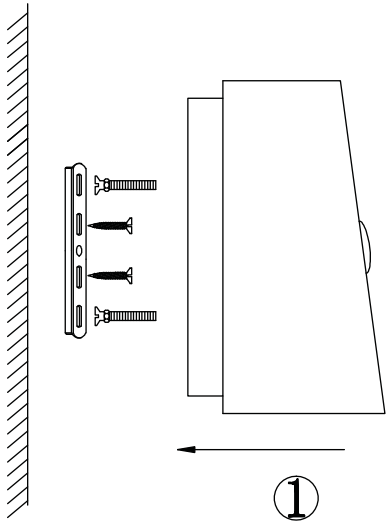

Instruction

Collection: Elegant
Series: Leaves
Model: ARM365-01-R
Wall-mounted

1 x E14 (40w)

MAYTONI
DECORATIVE LIGHTING

www.maytoni.de