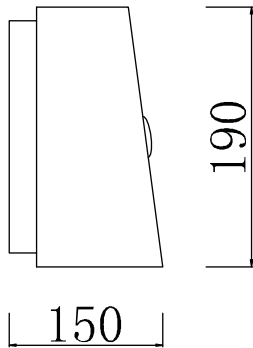

Instruction

Collection: Elegant
Series: Leaves
Model: ARM365-01-R
Wall-mounted

1 x E14 (40w)

MAYTONI
DECORATIVE LIGHTING

www.maytoni.de