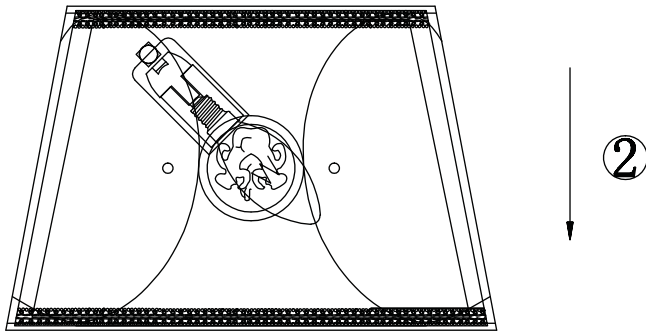

Instruction

Collection: Elegant
Series: Leaves
Model: ARM365-01-R
Wall-mounted

1 x E14 (40w)

MAYTONI
DECORATIVE LIGHTING

www.maytoni.de