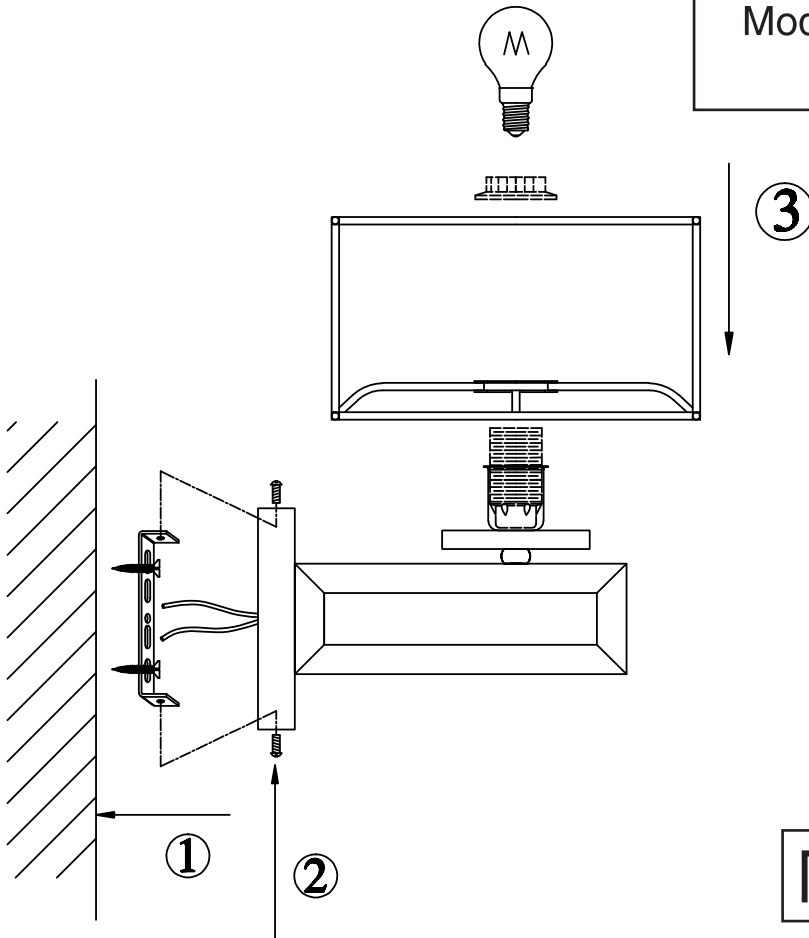

Instruction

Collection: Modern
Series: Megapolis
Model: MOD906-01-N
Wall-mounted

 - Wall-mounted

1 x E14 (40w)

MAYTONI
DECORATIVE LIGHTING
www.maytoni.de