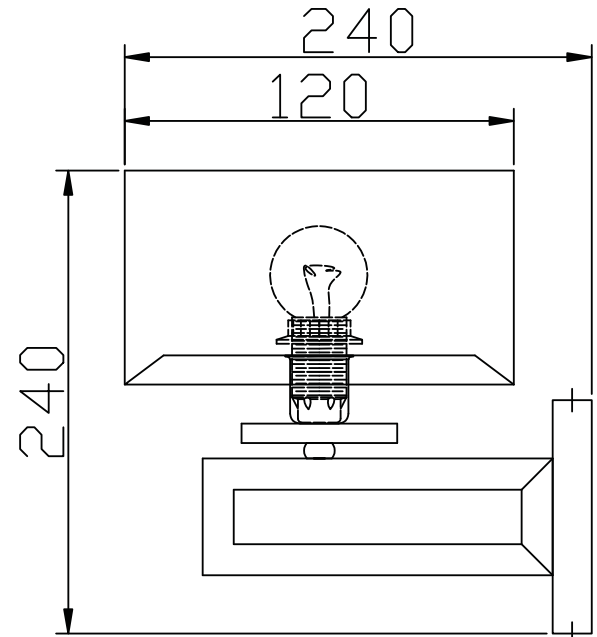

Instruction

Collection: Modern
Series: Megapolis
Model: MOD906-01-N
Wall-mounted

 - Wall-mounted

1 x E14 (40w)

MAYTONI
DECORATIVE LIGHTING
www.maytoni.de