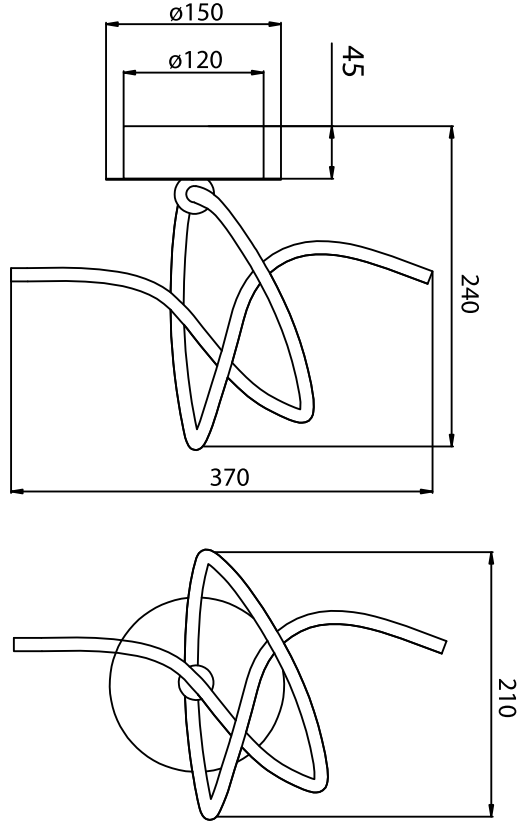

Instruction

Collection: Modern
Series: Nastro
Model: MOD446-02-N
Wall-mounted

- Wall-mounted

LED x 1

max 12w
750 lumen

MAYTONI
DECORATIVE LIGHTING

www.maytoni.de