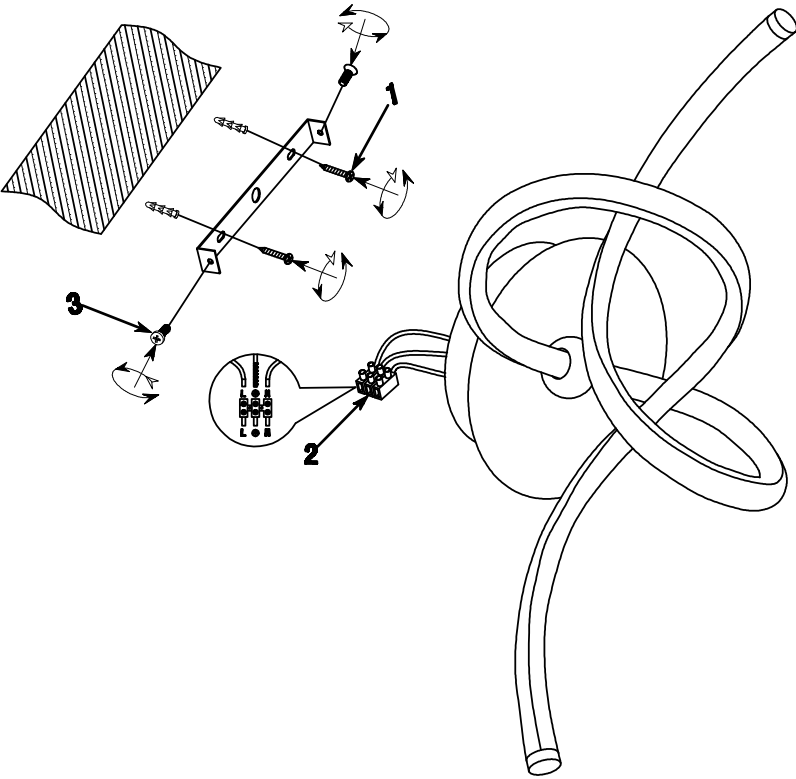

Instruction

Collection: Modern
Series: Nastro
Model: MOD446-02-N
Wall-mounted

- Wall-mounted

LED x 1

max 12w
750 lumen

MAYTONI
DECORATIVE LIGHTING

www.maytoni.de