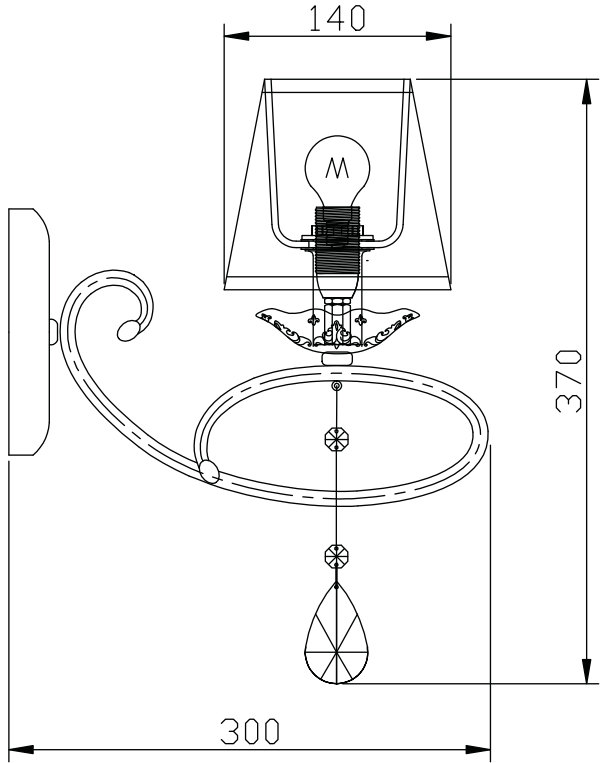

Instruction

Collection: Elegant
Series: Passarinho
Model: ARM001-01-W
Wall-mounted

A=1

- Wall-mounted

1 x E14 (40w)

MAYTONI
DECORATIVE LIGHTING

www.maytoni.de