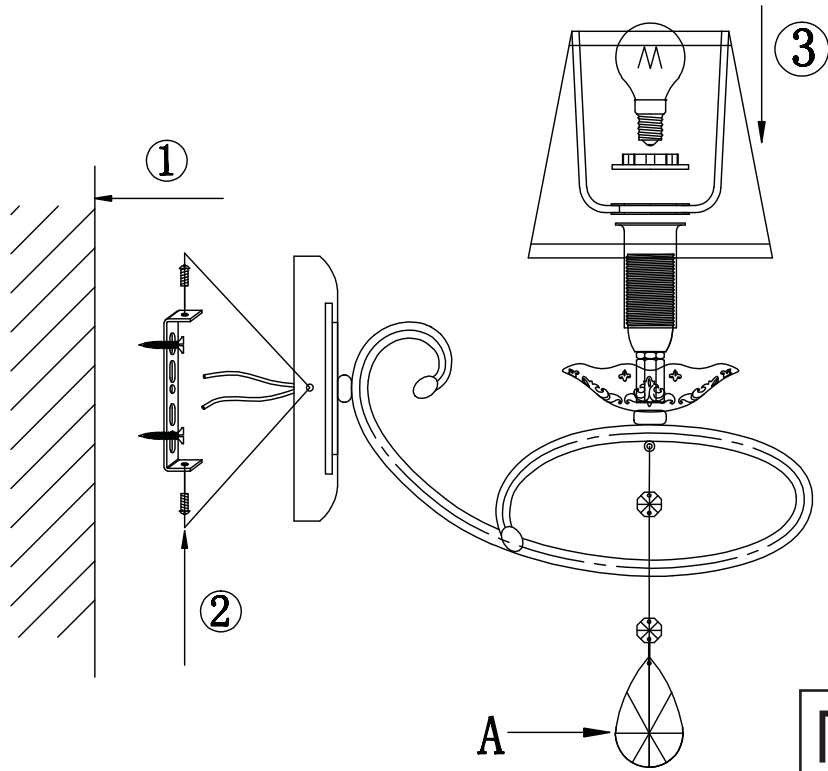

Instruction

Collection: Elegant
Series: Passarinho
Model: ARM001-01-W
Wall-mounted

A=1

- Wall-mounted

1 x E14 (40w)

MAYTONI
DECORATIVE LIGHTING

www.maytoni.de