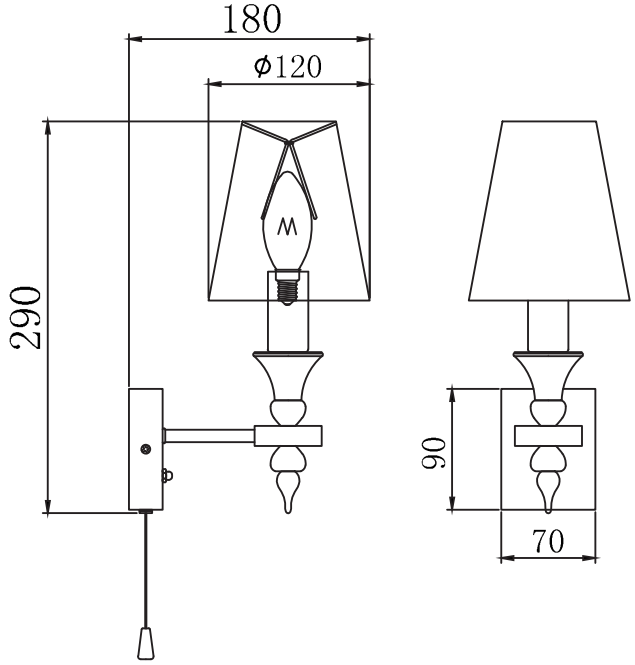

Instruction

Collection: Elegant
Series: Rive Gauche
Model: ARM854-01-G
Wall-mounted

– Wall-mounted

1 x E14 (40w)

MAYTONI
DECORATIVE LIGHTING

www.maytoni.de