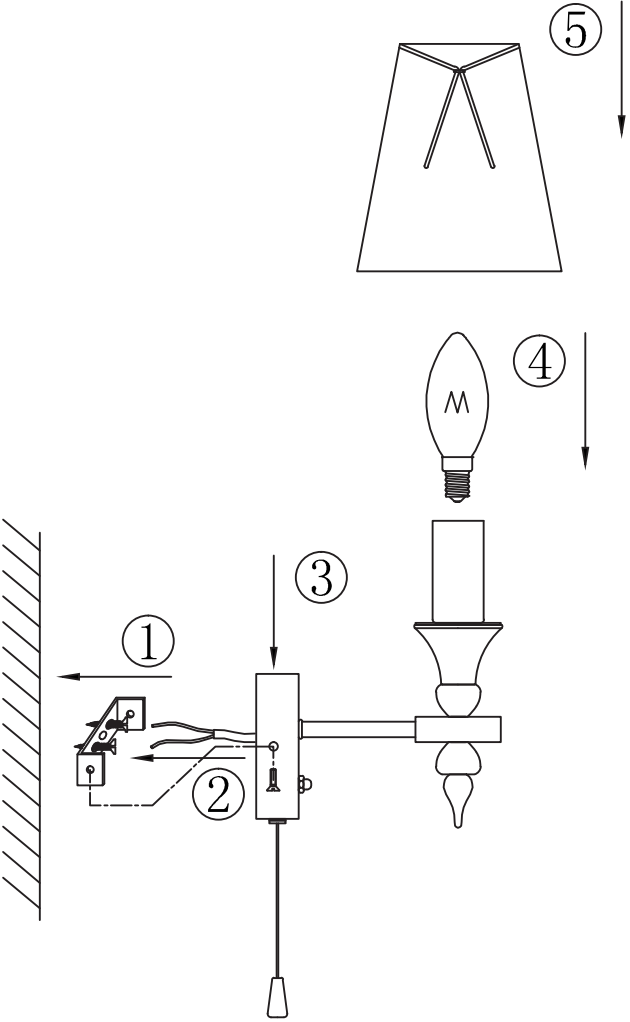

Instruction

Collection: Elegant
Series: Rive Gauche
Model: ARM854-01-G
Wall-mounted

– Wall-mounted

1 x E14 (40w)

MAYTONI
DECORATIVE LIGHTING

www.maytoni.de