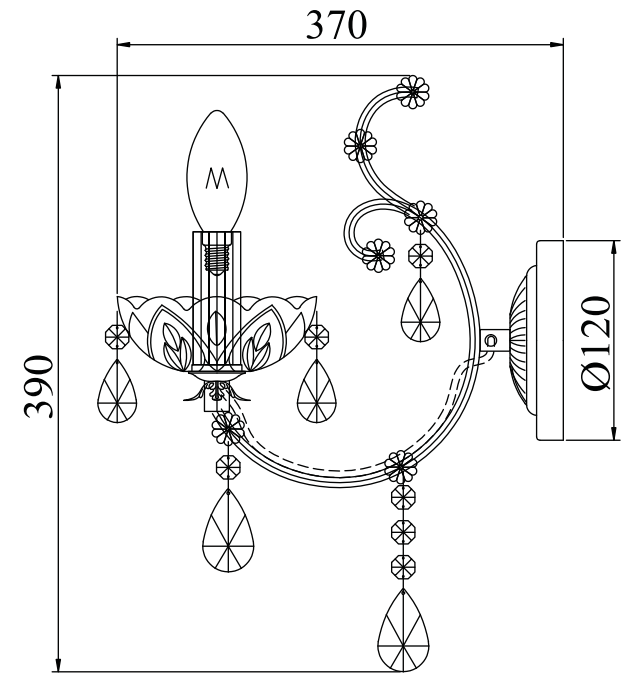

Instruction

Collection: Diamant crystal
Series: Sevilla
Model: DIA004-01-G
Wall-mounted

A=1
B=4
C=1
D=1

1 x E14 (60w)

MAYTONI
DECORATIVE LIGHTING
www.maytoni.de