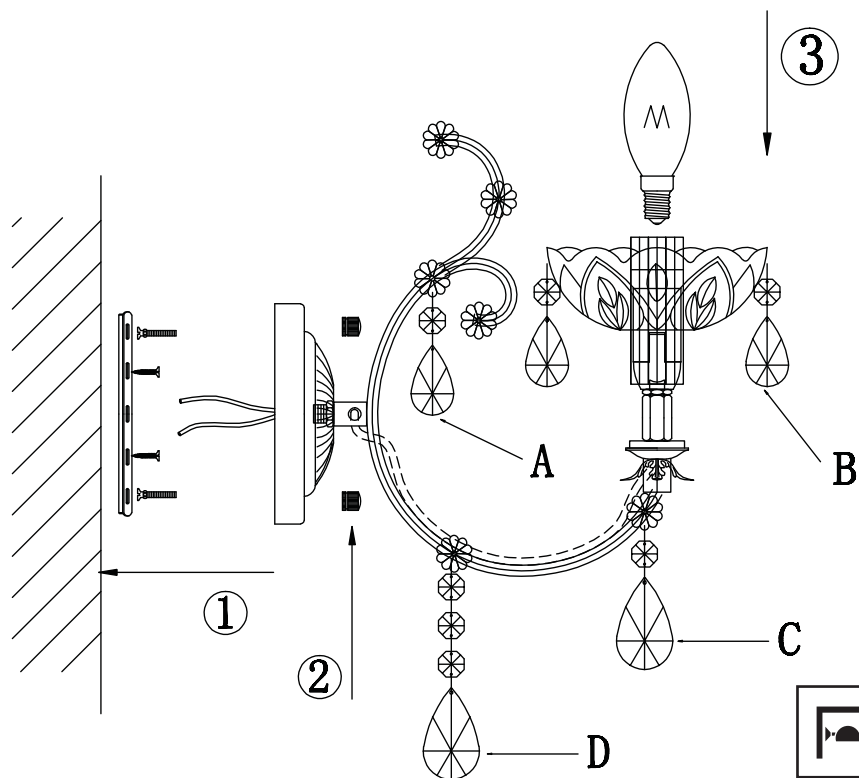

Instruction

Collection: Diamant crystal
Series: Sevilla
Model: DIA004-01-G
Wall-mounted

A=1
B=4
C=1
D=1

1 x E14 (60w)

MAYTONI
DECORATIVE LIGHTING
www.maytoni.de