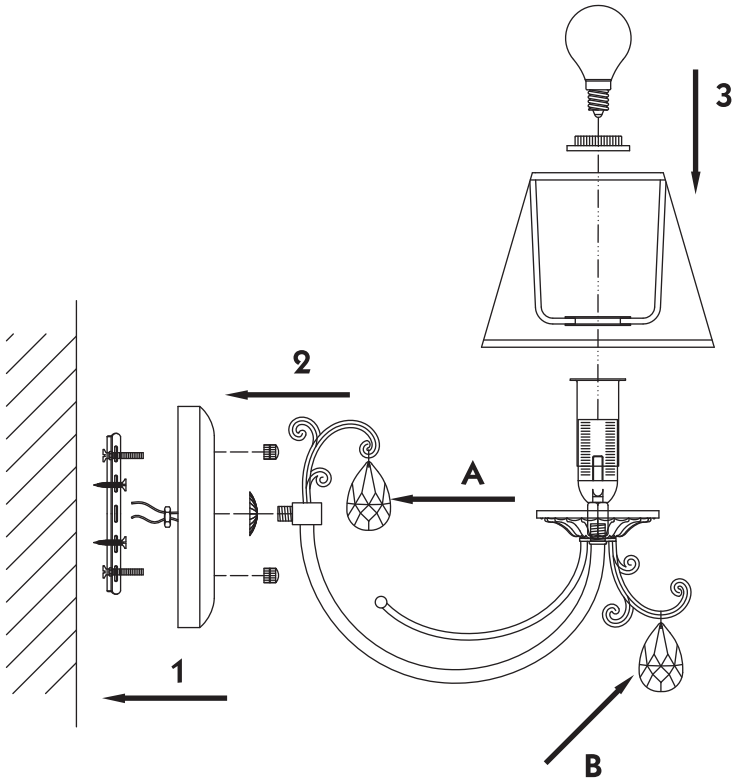

# Instruction

Collection: Royal Classic  
Series: soffia  
Model: RC093-WL-01-R  
Wall Lamps

A = 1  
B = 1

– Wall Lamps

1 x E14 (40w)

**MAYTONI**  
DECORATIVE LIGHTING

[www.maytoni.de](http://www.maytoni.de)