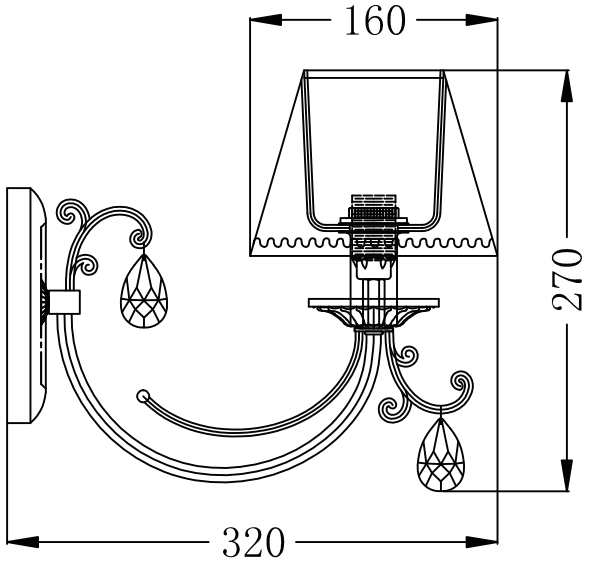

# Instruction

Collection: Royal Classic  
Series: soffia  
Model: RC093-WL-01-R  
Wall Lamps

A = 1  
B = 1

– Wall Lamps

1 x E14 (40w)

**MAYTONI**  
DECORATIVE LIGHTING

[www.maytoni.de](http://www.maytoni.de)