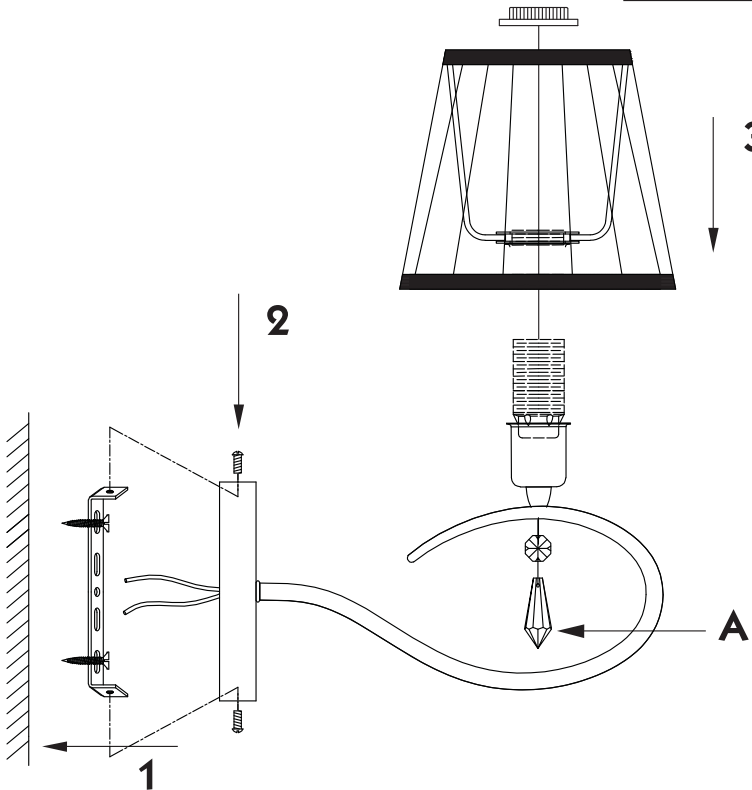

Instruction

Collection: Modern
Series: Talia
Model: MOD334-WL-01-N
Wall Lamps

A = 1

– Wall Lamps

1 x E14 (40w)

MAYTONI
DECORATIVE LIGHTING

www.maytoni.de