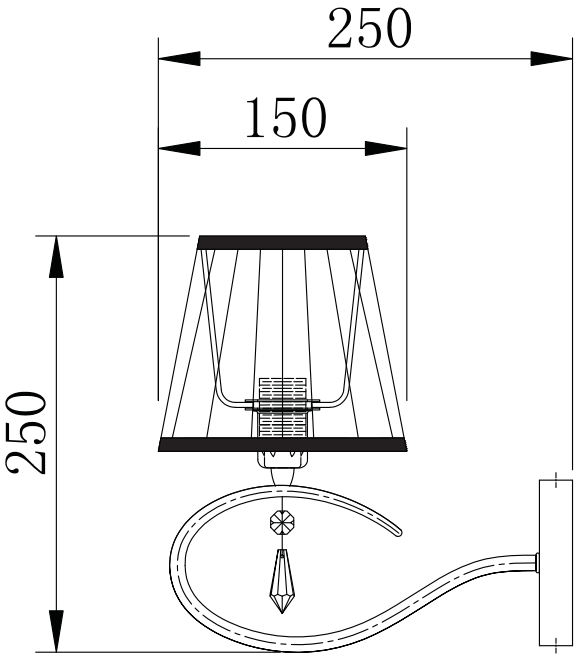

Instruction

Collection: Modern
Series: Talia
Model: MOD334-WL-01-N
Wall Lamps

A = 1

– Wall Lamps

1 x E14 (40w)

MAYTONI
DECORATIVE LIGHTING

www.maytoni.de