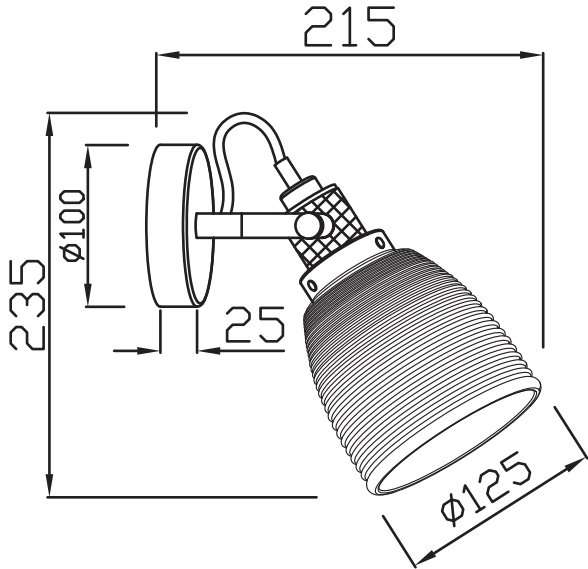

# Instruction

Collection: Loft  
Series: Tempo  
Model: T164-01-G  
Wall-mounted

1 x E27 (40w)

**MAYTONI**  
DECORATIVE LIGHTING

[www.maytoni.de](http://www.maytoni.de)