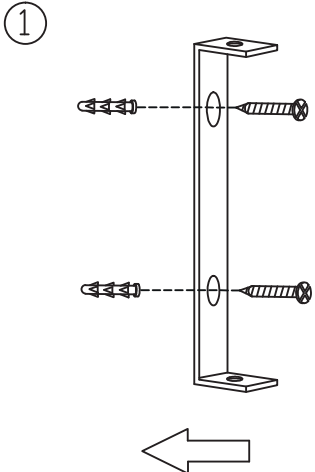

# Instruction

Collection: Loft  
Series: Tempo  
Model: T164-01-R  
Wall-mounted

1 x E27 (40w)

**MAYTONI**  
DECORATIVE LIGHTING

[www.maytoni.de](http://www.maytoni.de)