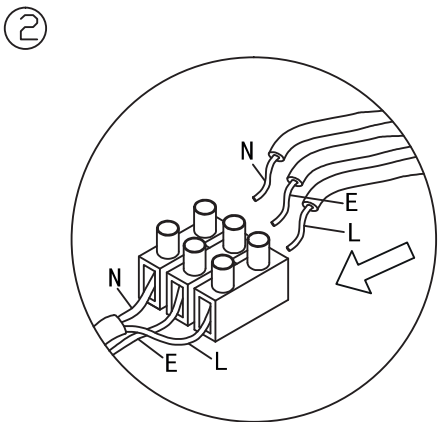

# Instruction

Collection: Loft  
Series: Tempo  
Model: T164-01-R  
Wall-mounted

1 x E27 (40w)

**MAYTONI**  
DECORATIVE LIGHTING

[www.maytoni.de](http://www.maytoni.de)