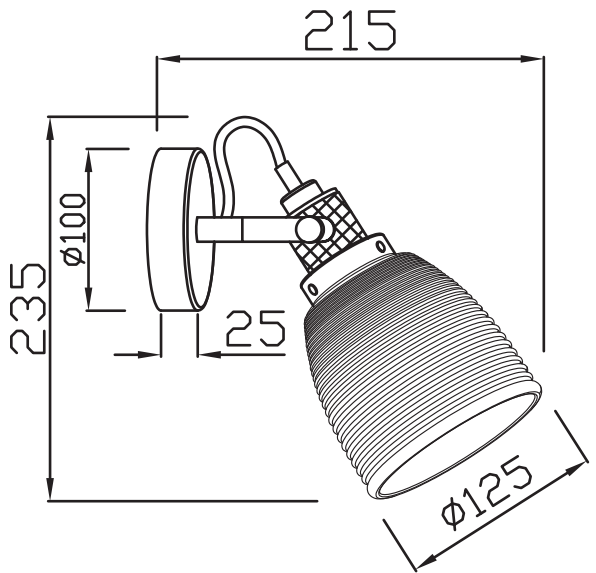

# Instruction

Collection: Loft  
Series: Tempo  
Model: T164-01-R  
Wall-mounted

1 x E27 (40w)

**MAYTONI**  
DECORATIVE LIGHTING

[www.maytoni.de](http://www.maytoni.de)