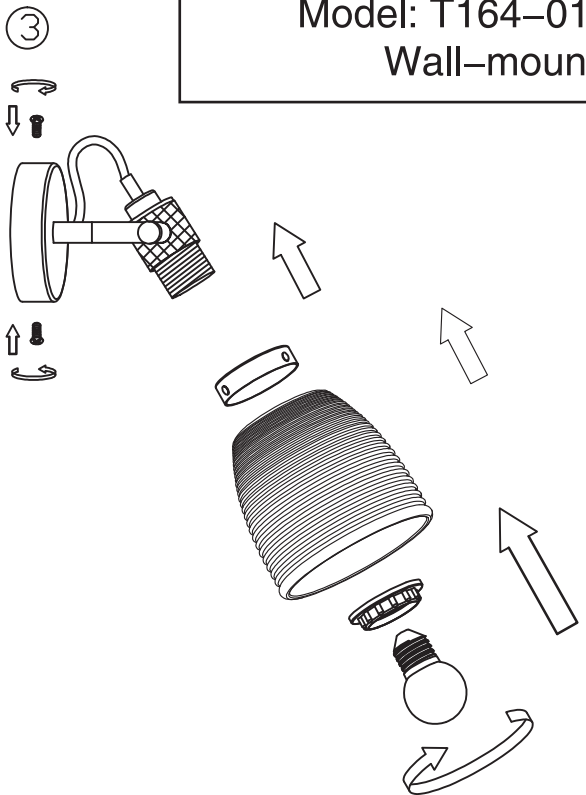

# Instruction

Collection: Loft  
Series: Tempo  
Model: T164-01-R  
Wall-mounted

1 x E27 (40w)

**MAYTONI**  
DECORATIVE LIGHTING

[www.maytoni.de](http://www.maytoni.de)