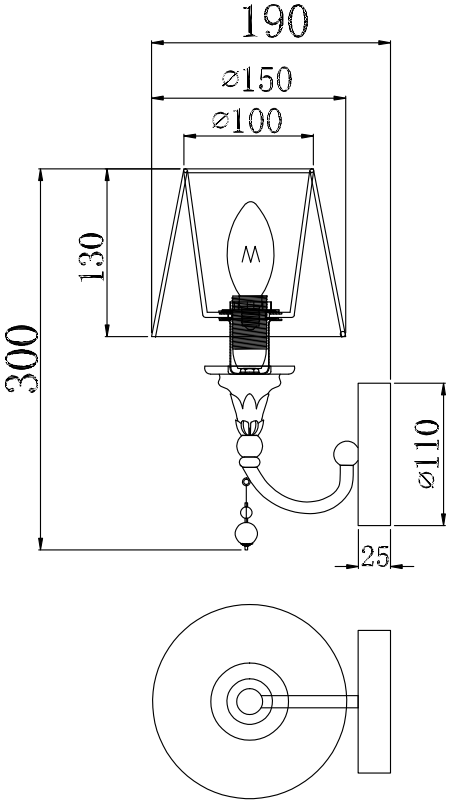

Instruction

Collection: Elegant
Series: Torino
Model: ARM139-01-W
Wall-mounted

A=1

1 x E14 (40w)

MAYTONI
DECORATIVE LIGHTING

www.maytoni.de