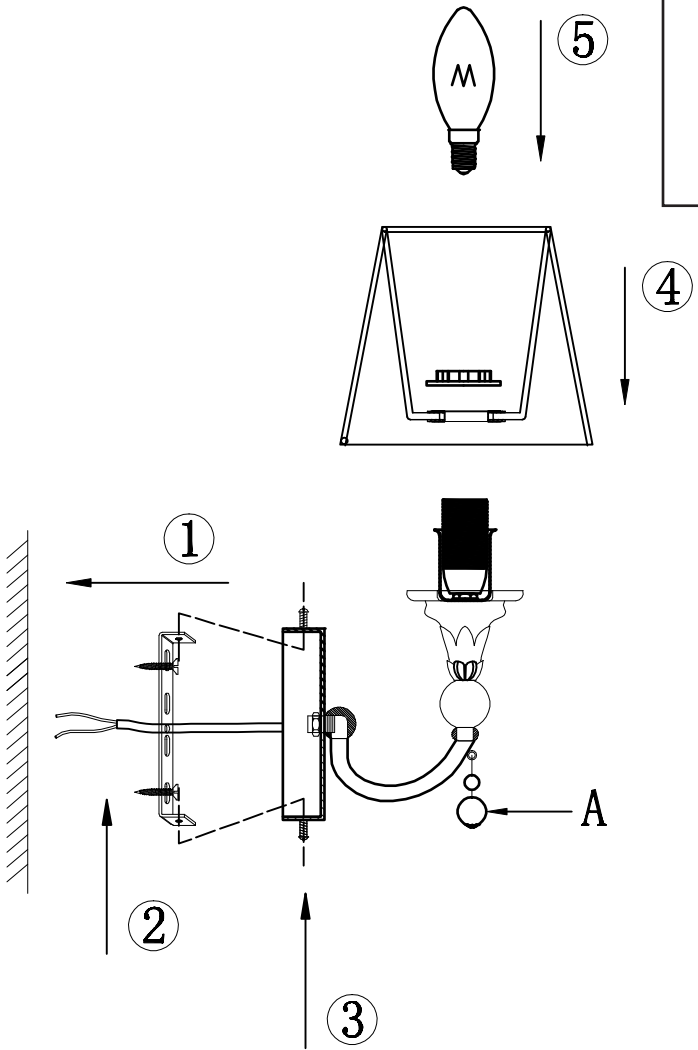

Instruction

Collection: Elegant
Series: Torino
Model: ARM139-01-W
Wall-mounted

A=1

1 x E14 (40w)

MAYTONI
DECORATIVE LIGHTING

www.maytoni.de