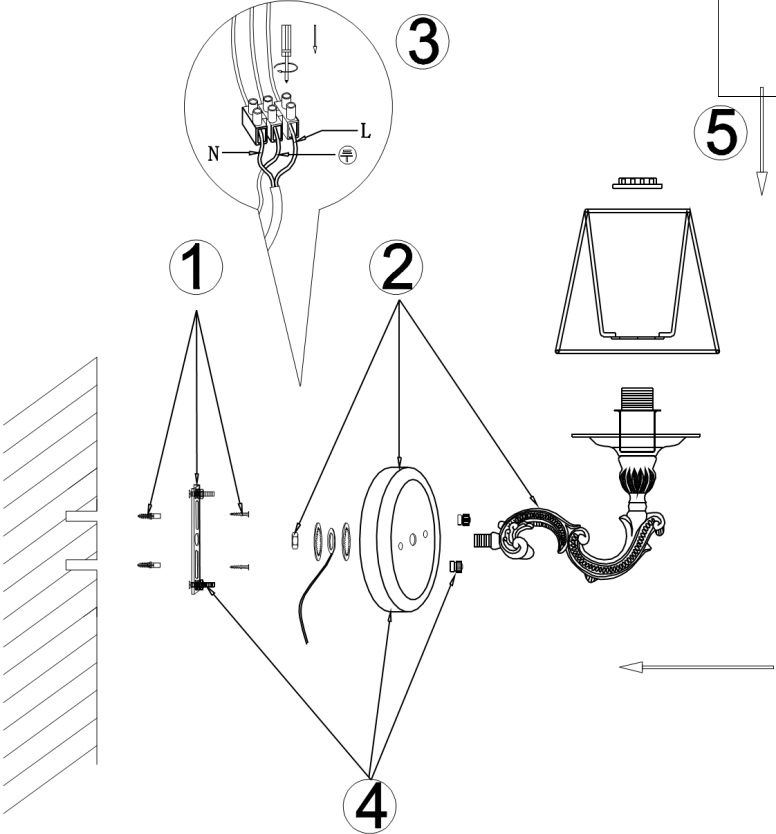

# Instruction

Collection: ELEGANT  
Series: TORRONE  
Model: ARM376-01-W  
Wall

  
1 x E14 (40W)

**MAYTONI**  
DECORATIVE LIGHTING  
[www.maytoni.de](http://www.maytoni.de)