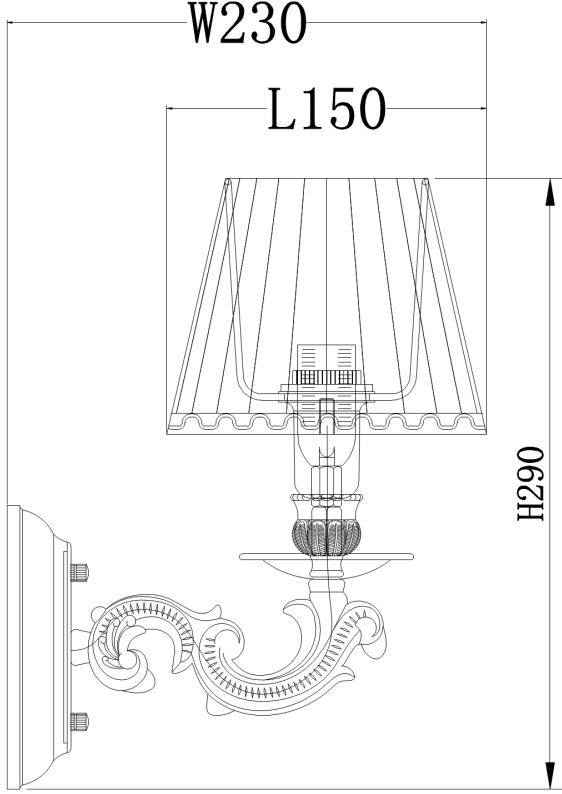

# Instruction

Collection: ELEGANT  
Series: TORRONE  
Model: ARM376-01-W  
Wall

  
1 x E14 (40W)

**MAYTONI**  
DECORATIVE LIGHTING  
[www.maytoni.de](http://www.maytoni.de)