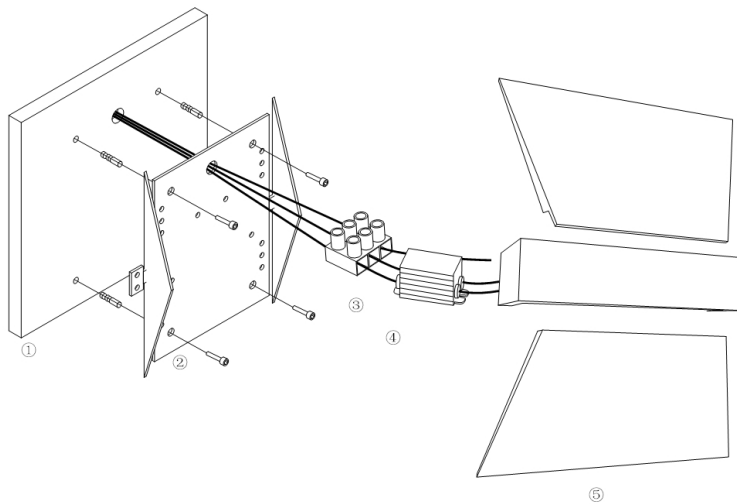

# Instruction

Collection: CEILING & WALL

Series: TRAME

Model: C805WL-L7B

Wall

- Wall

max 7W  
380 LM

**MAYTONI**  
DECORATIVE LIGHTING