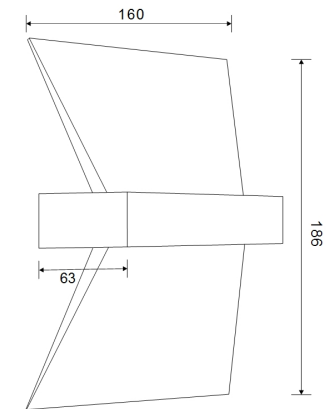

# Instruction

Collection: CEILING & WALL

Series: TRAME

Model: C805WL-L7B

Wall

- Wall

max 7W  
380 LM

**MAYTONI**  
DECORATIVE LIGHTING