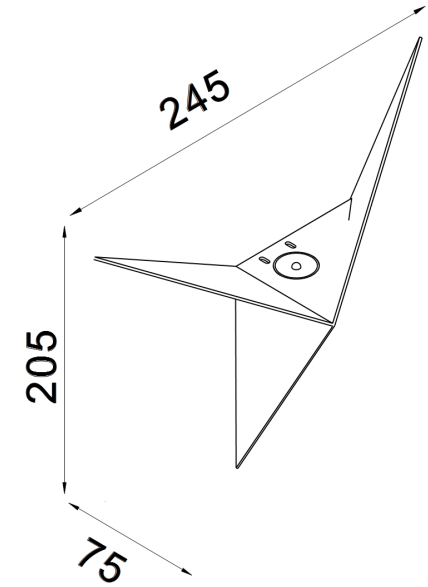

# Instruction

Collection: CEILING & WALL

Series: TRAME

Model: C808WL-L3W

Wall

- Wall

max 3W  
150 LM

**MAYTONI**  
DECORATIVE LIGHTING