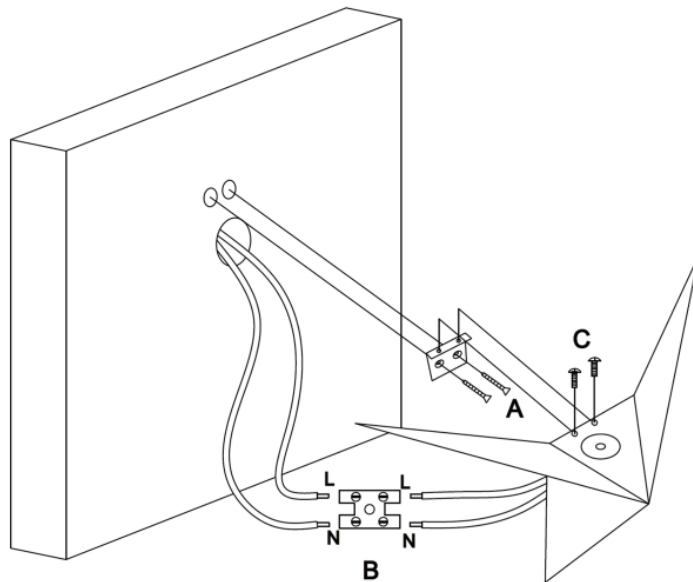

# Instruction

Collection: CEILING & WALL

Series: TRAME

Model: C808WL-L3W

Wall

- Wall

max 3W  
150 LM

**MAYTONI**  
DECORATIVE LIGHTING