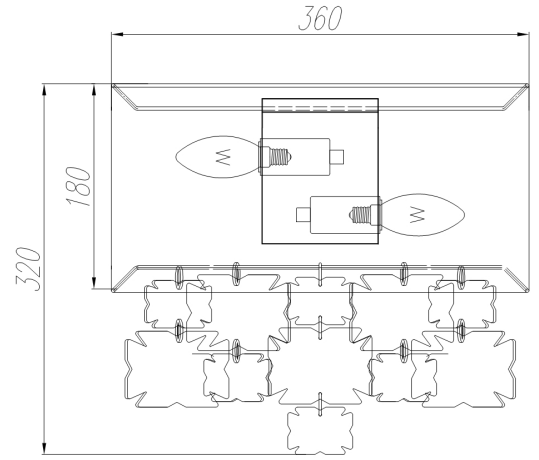

# Instruction

Collection: HOUSE  
Series: VALENCIA  
Model: H601WL-02BS  
Wall

  
2 x E14 (40W)

**MAYTONI**  
DECORATIVE LIGHTING  
[www.maytoni.de](http://www.maytoni.de)