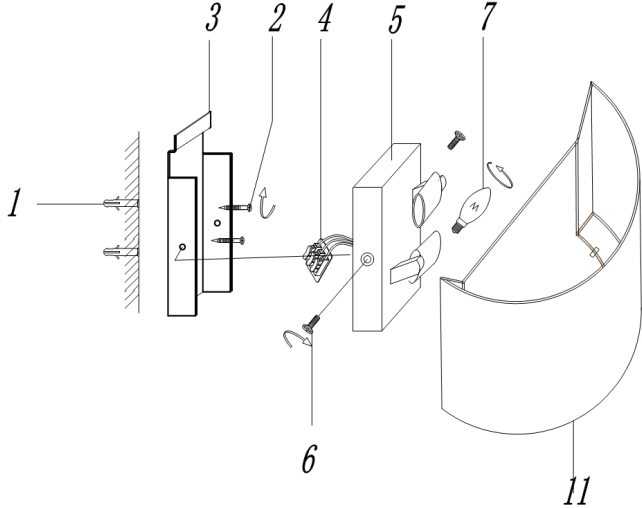

# Instruction

Collection: HOUSE  
Series: VALENCIA  
Model: H601WL-02BS  
Wall

  
2 x E14 (40W)

**MAYTONI**  
DECORATIVE LIGHTING  
[www.maytoni.de](http://www.maytoni.de)