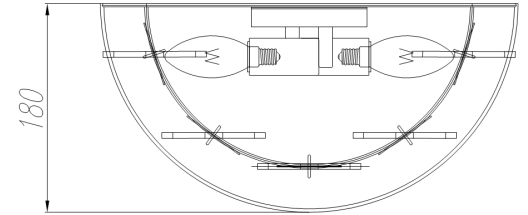

# Instruction

Collection: HOUSE  
Series: VALENCIA  
Model: H601WL-02BS  
Wall

  
2 x E14 (40W)

**MAYTONI**  
DECORATIVE LIGHTING  
[www.maytoni.de](http://www.maytoni.de)