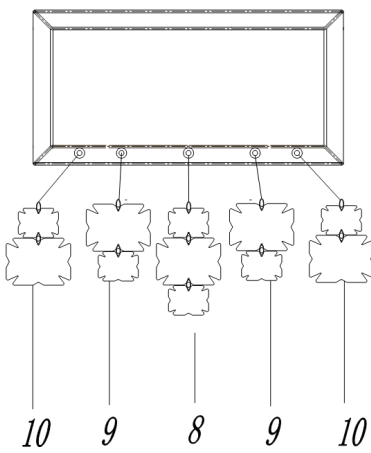

# Instruction

Collection: HOUSE  
Series: VALENCIA  
Model: H601WL-02BS  
Wall

  
2 x E14 (40W)

**MAYTONI**  
DECORATIVE LIGHTING  
[www.maytoni.de](http://www.maytoni.de)