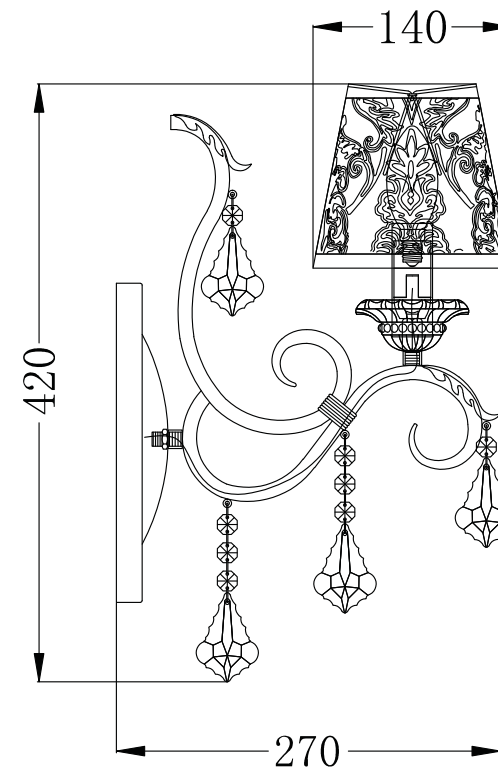

# Instruction

Collection: Elegant  
Series: Velvet  
Model: ARM219-01-G  
Wall-mounted

A = 1  
B = 1  
C = 1  
D = 1

– Wall-mounted

1 x E14 (40w)

**MAYTONI**  
DECORATIVE LIGHTING

[www.maytoni.de](http://www.maytoni.de)