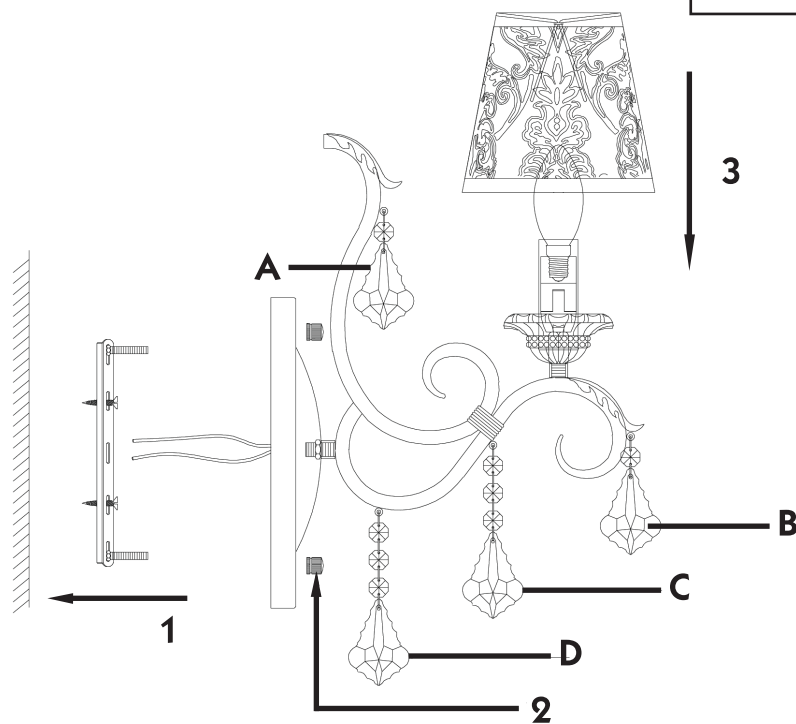

# Instruction

Collection: Elegant  
Series: Velvet  
Model: ARM219-01-G  
Wall-mounted

A = 1  
B = 1  
C = 1  
D = 1

– Wall-mounted

1 x E14 (40w)

**MAYTONI**  
DECORATIVE LIGHTING

[www.maytoni.de](http://www.maytoni.de)