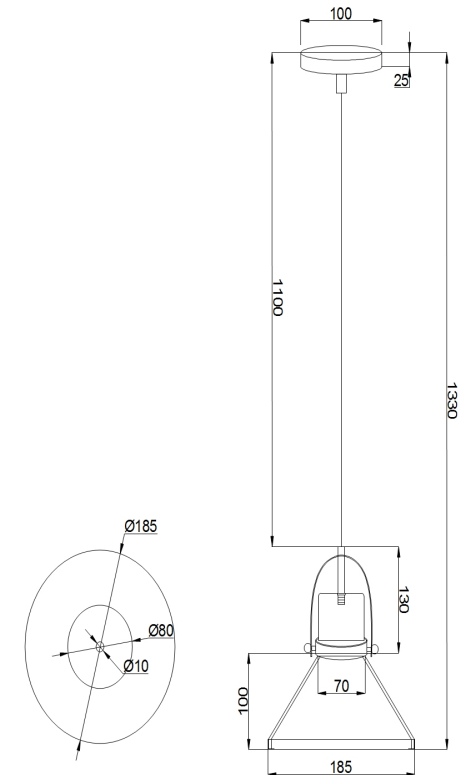

Instruction

Collection: LOFT
Series: ARGO
Model: T268-PL-01-W
Ceiling

- Ceiling

1 x E27 (60W)

MAYTONI
DECORATIVE LIGHTING

www.maytoni.de