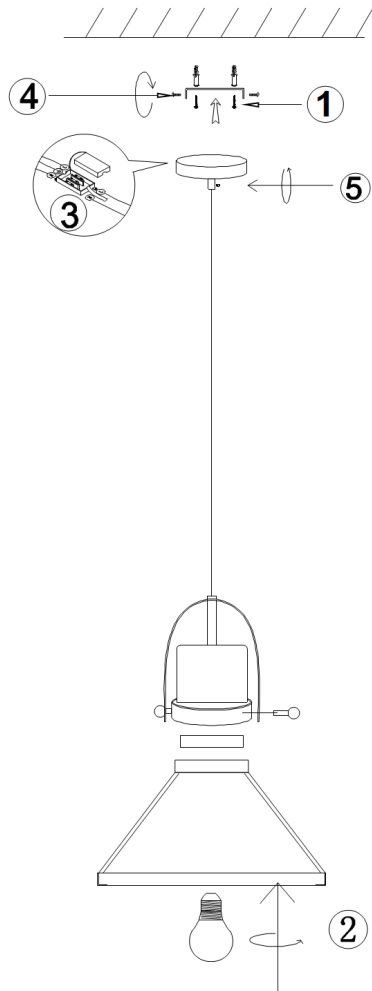

Instruction

Collection: LOFT
Series: ARGO
Model: T268-PL-01-W
Ceiling

- Ceiling

1 x E27 (60W)

MAYTONI
DECORATIVE LIGHTING

www.maytoni.de