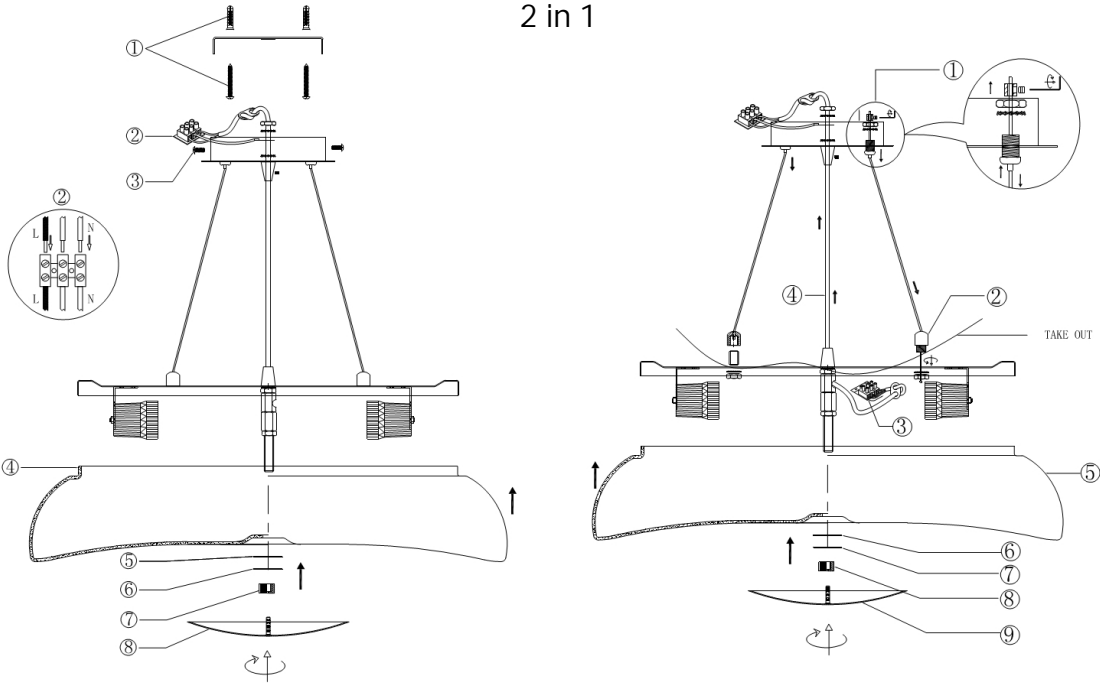

Instruction

Collection: MODERN
Series: ASTERO
Model: MOD700-03-W
Ceiling

2 in 1

3 x E27 (60W)

MAYTONI
DECORATIVE LIGHTING

www.maytoni.de