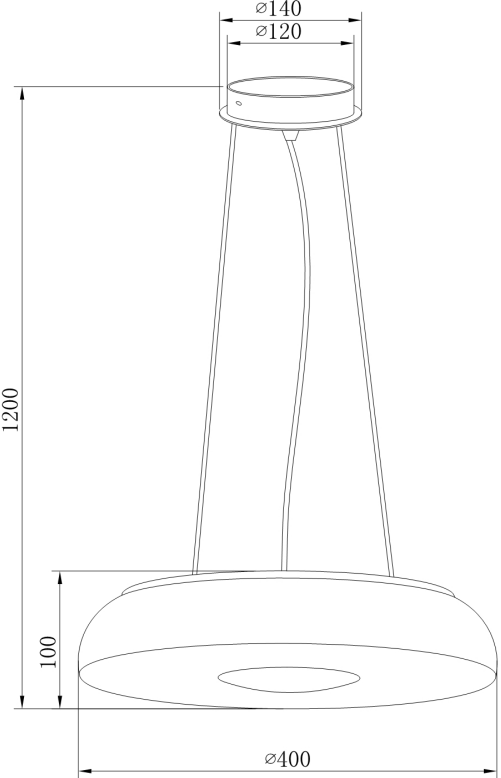

Instruction

Collection: MODERN
Series: ASTERO
Model: MOD700-03-W
Ceiling

2 in 1

3 x E27 (60W)

MAYTONI
DECORATIVE LIGHTING

www.maytoni.de