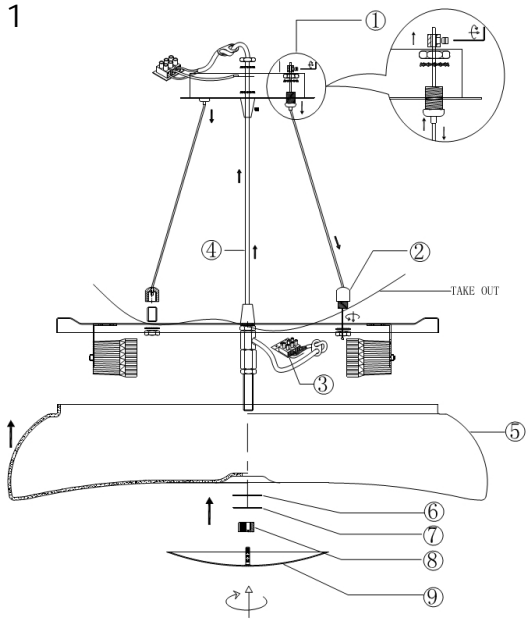

# Instruction

Collection: MODERN  
Series: ASTERO  
Model: MOD700-04-W  
Ceiling

2 in 1

4 x E27 (60W)

**MAYTONI**  
DECORATIVE LIGHTING

[www.maytoni.de](http://www.maytoni.de)