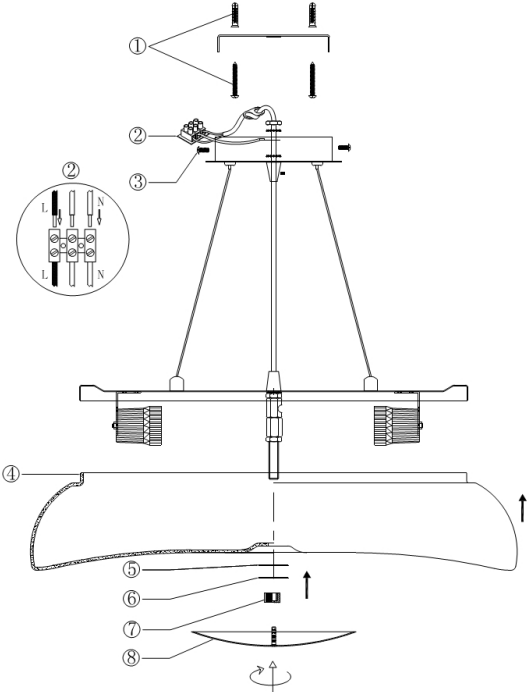

# Instruction

Collection: MODERN  
Series: ASTERO  
Model: MOD700-04-W  
Ceiling

2 in 1

4 x E27 (60W)

**MAYTONI**  
DECORATIVE LIGHTING

[www.maytoni.de](http://www.maytoni.de)