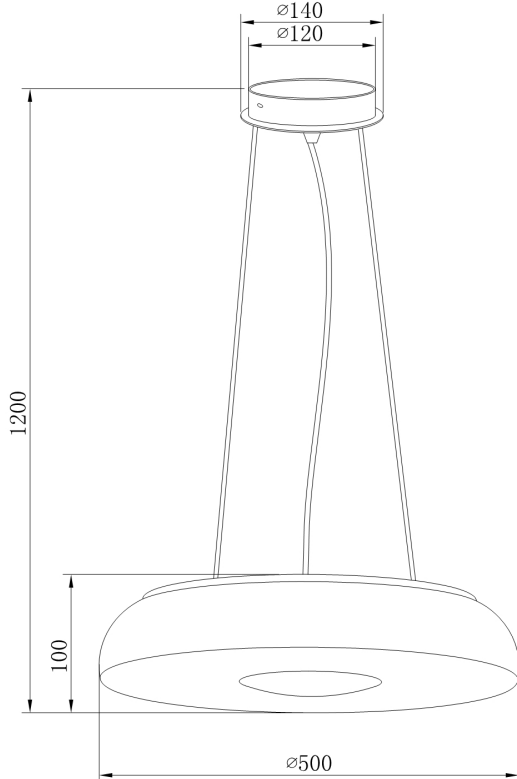

# Instruction

Collection: MODERN  
Series: ASTERO  
Model: MOD700-04-W  
Ceiling

2 in 1

4 x E27 (60W)

**MAYTONI**  
DECORATIVE LIGHTING

[www.maytoni.de](http://www.maytoni.de)