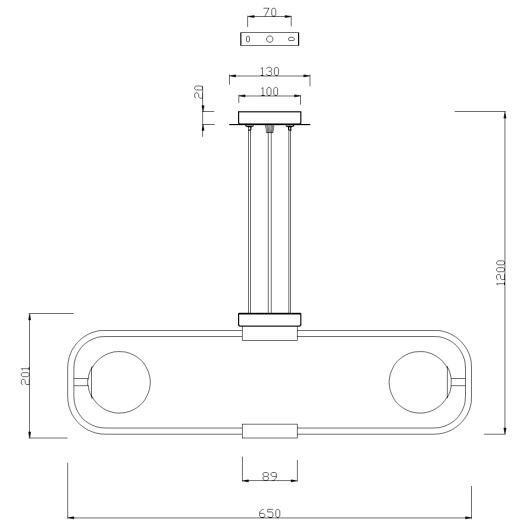

# Instruction

Collection: MODERN  
Series: AVOLA  
Model: MOD431-PL-06-WG  
Ceiling

- Ceiling

6 x G9 (40W)

**MAYTONI**  
DECORATIVE LIGHTING

[www.maytoni.de](http://www.maytoni.de)