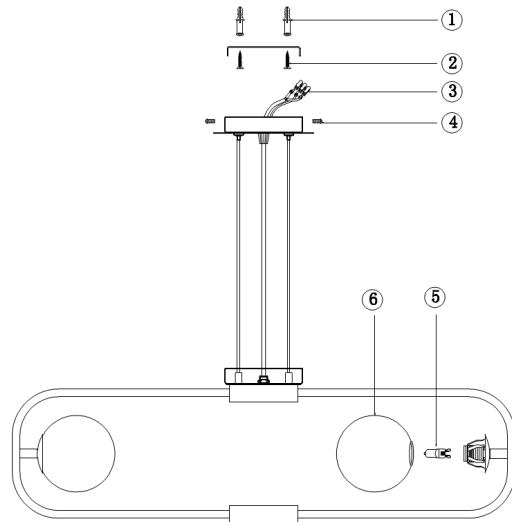

# Instruction

Collection: MODERN  
Series: AVOLA  
Model: MOD431-PL-06-WG  
Ceiling

- Ceiling

6 x G9 (40W)

**MAYTONI**  
DECORATIVE LIGHTING

[www.maytoni.de](http://www.maytoni.de)