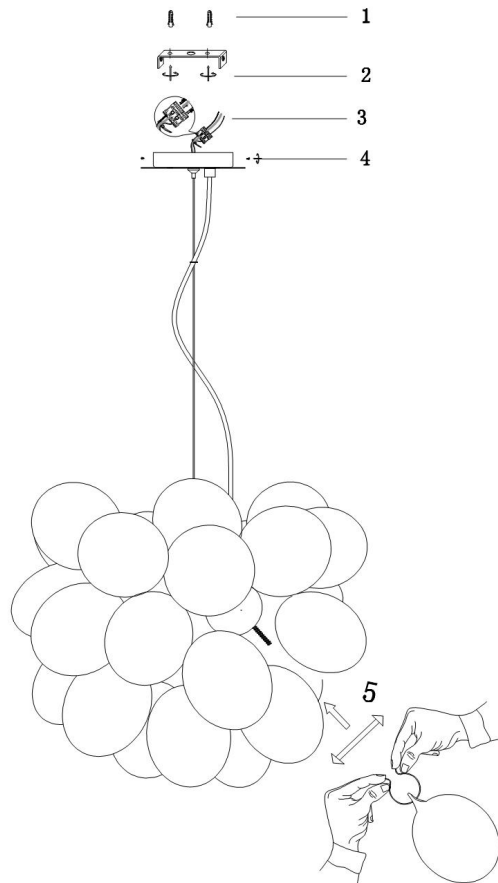

# Instruction

Collection: MODERN  
Series: BALBO  
Model: MOD112-08-N  
Ceiling

- Ceiling

8 x G9 (28W)

**MAYTONI**  
DECORATIVE LIGHTING

[www.maytoni.de](http://www.maytoni.de)