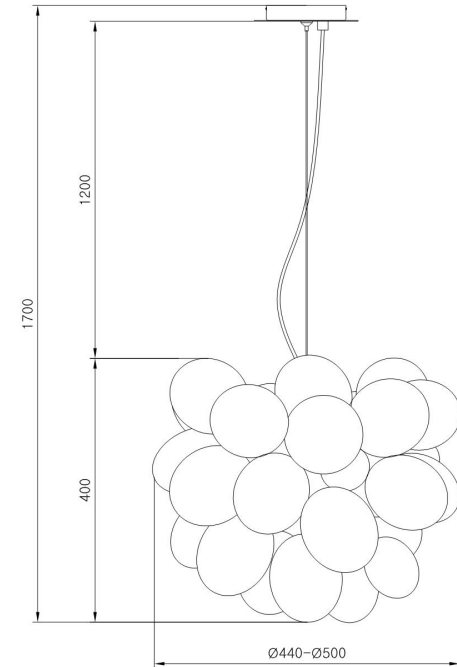

# Instruction

Collection: MODERN  
Series: BALBO  
Model: MOD112-08-N  
Ceiling

- Ceiling

8 x G9 (28W)

**MAYTONI**  
DECORATIVE LIGHTING

[www.maytoni.de](http://www.maytoni.de)