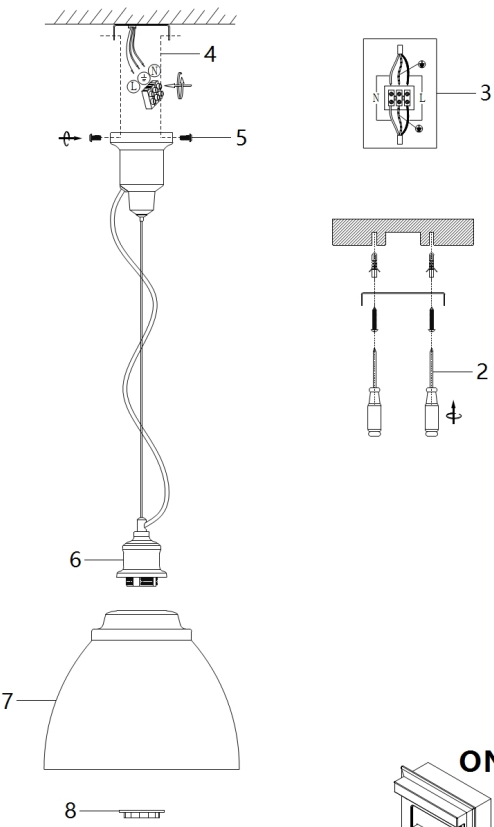

# Instruction

Collection: PENDANT  
Series: BELLEVUE  
Model: P534PL-01GR  
Ceiling

  
1 x E27 (60W)

**MAYTONI**  
DECORATIVE LIGHTING  
[www.maytoni.de](http://www.maytoni.de)