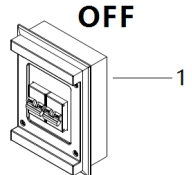

# Instruction

Collection: PENDANT  
Series: BELLEVUE  
Model: P534PL-01GR  
Ceiling

  
1 x E27 (60W)

**MAYTONI**  
DECORATIVE LIGHTING  
[www.maytoni.de](http://www.maytoni.de)