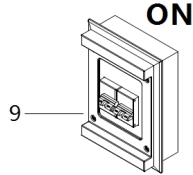

# Instruction

Collection: PENDANT  
Series: BELLEVUE  
Model: P534PL-01GR  
Ceiling

  
1 x E27 (60W)

**MAYTONI**  
DECORATIVE LIGHTING  
[www.maytoni.de](http://www.maytoni.de)