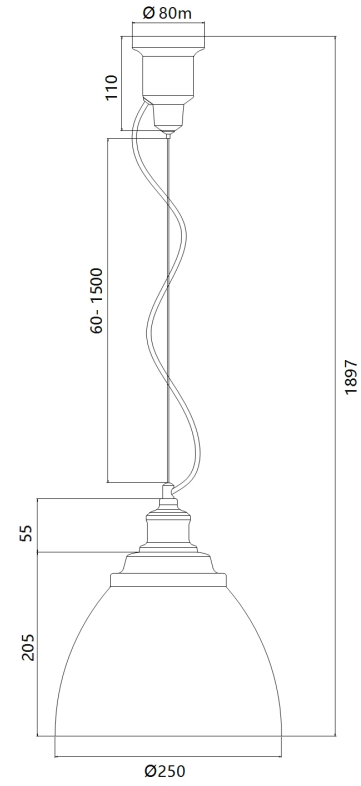

# Instruction

Collection: PENDANT  
Series: BELLEVUE  
Model: P534PL-01GR  
Ceiling

  
1 x E27 (60W)

**MAYTONI**  
DECORATIVE LIGHTING  
[www.maytoni.de](http://www.maytoni.de)