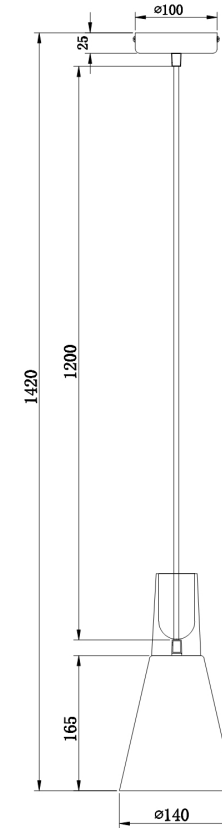

# Instruction

Collection: PENDANT  
Series: BICONES  
Model: P359-PL-140-C  
Ceiling

- Ceiling

1 x E27 (60W)

**MAYTONI**  
DECORATIVE LIGHTING

[www.maytoni.de](http://www.maytoni.de)