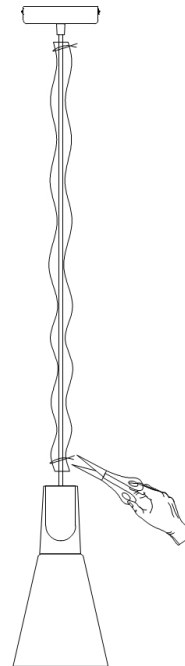

# Instruction

Collection: PENDANT  
Series: BICONES  
Model: P359-PL-140-C  
Ceiling

- Ceiling

1 x E27 (60W)

**MAYTONI**  
DECORATIVE LIGHTING

[www.maytoni.de](http://www.maytoni.de)