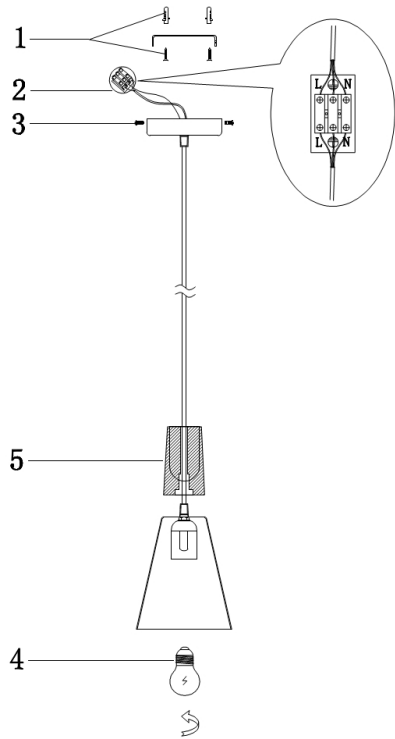

# Instruction

Collection: PENDANT  
Series: BICONES  
Model: P359-PL-140-C  
Ceiling

- Ceiling

1 x E27 (60W)

**MAYTONI**  
DECORATIVE LIGHTING

[www.maytoni.de](http://www.maytoni.de)