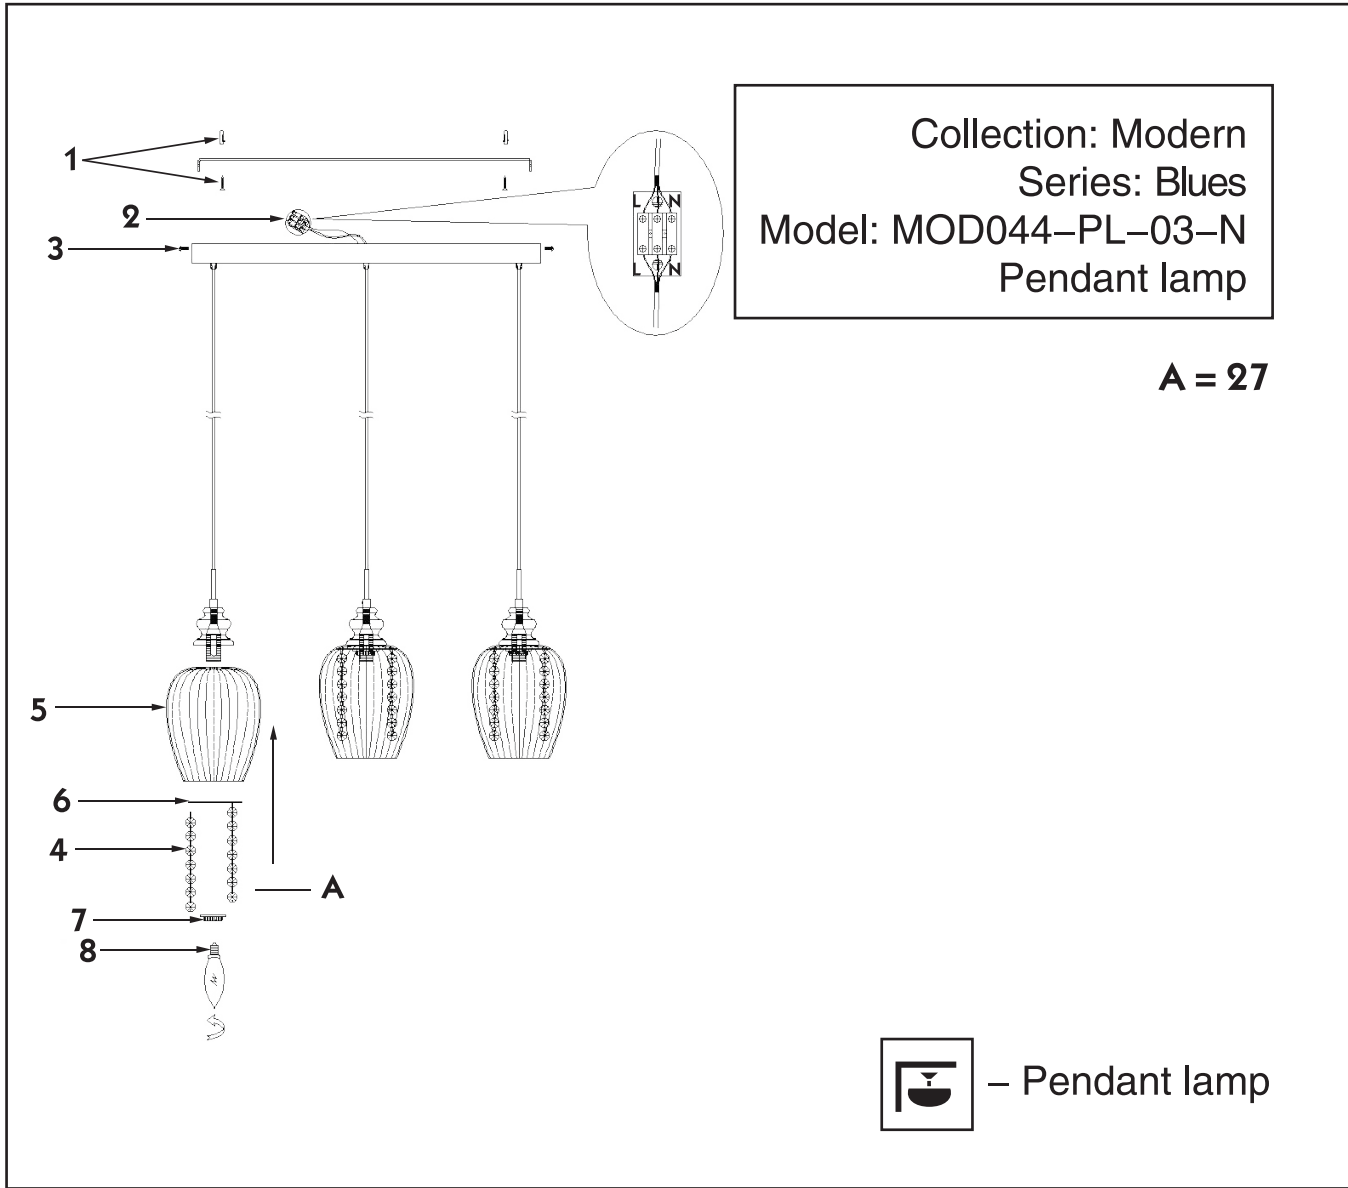

# Instruction

  
3 x E14 (40w)

**MAYTONI**  
DECORATIVE LIGHTING  
[www.maytoni.de](http://www.maytoni.de)