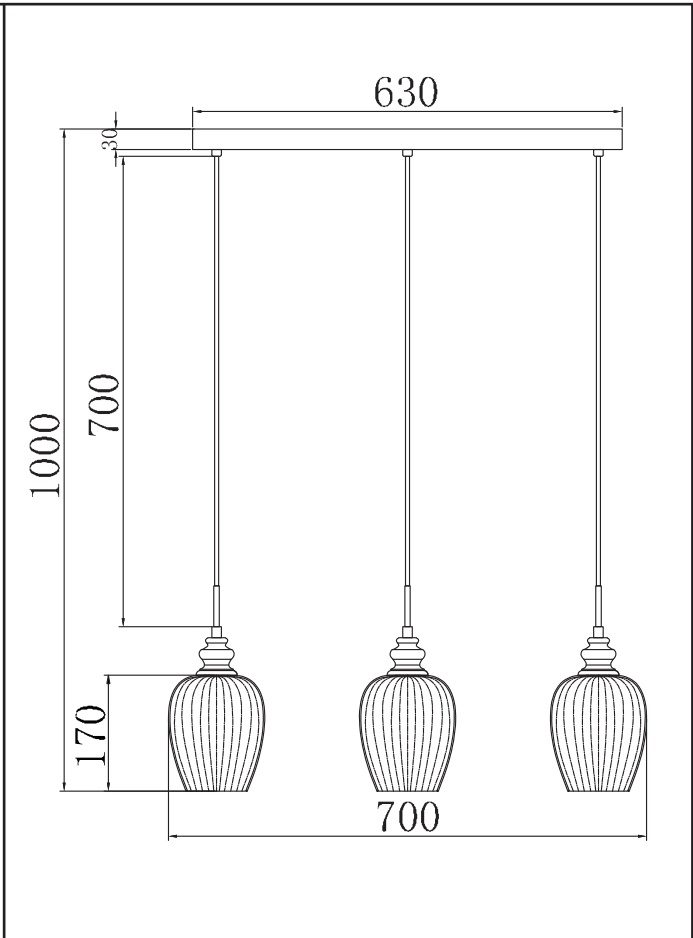

# Instruction

  
3 x E14 (40w)

**MAYTONI**  
DECORATIVE LIGHTING  
[www.maytoni.de](http://www.maytoni.de)