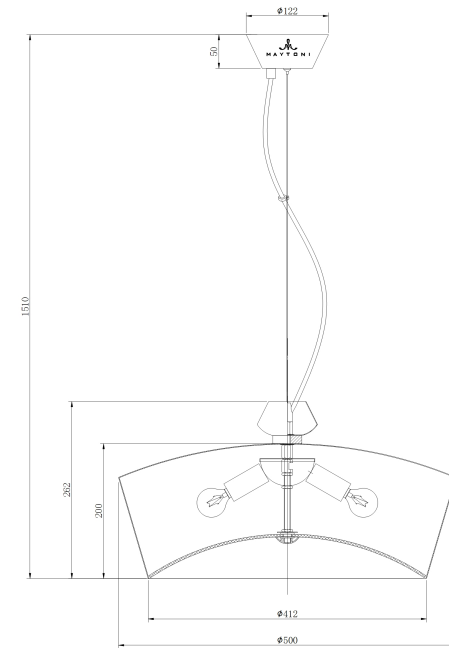

Instruction

Collection: MODERN
Series: BRAVA LAMPADA
Model: MOD239-05-B
Ceiling

- Ceiling

5 x E14 (40W)

MAYTONI
DECORATIVE LIGHTING

www.maytoni.de