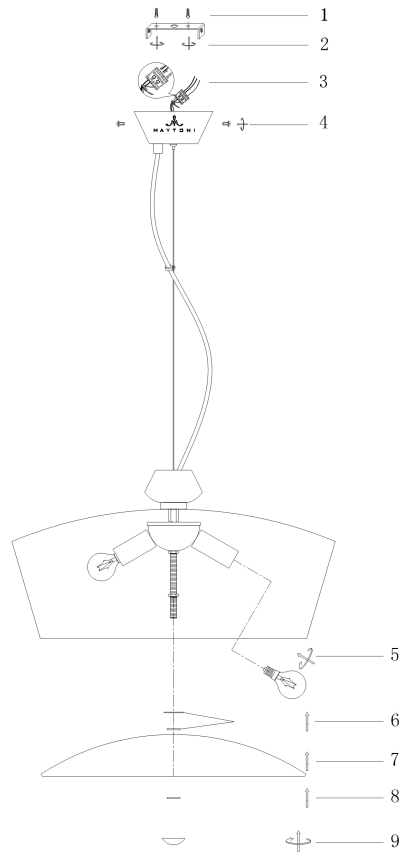

Instruction

Collection: MODERN
Series: BRAVA LAMPADA
Model: MOD239-05-B
Ceiling

- Ceiling

5 x E14 (40W)

MAYTONI
DECORATIVE LIGHTING

www.maytoni.de