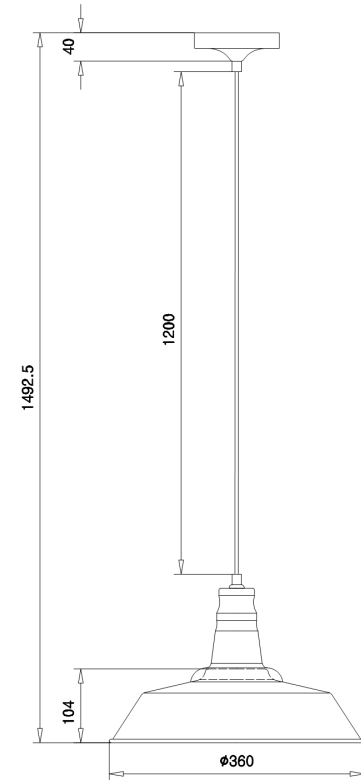

Instruction

Collection: LOFT
Series: CAMPANE
Model: T023-01-R
Ceiling

- Ceiling

1 x E27 (60W)

MAYTONI
DECORATIVE LIGHTING

www.maytoni.de