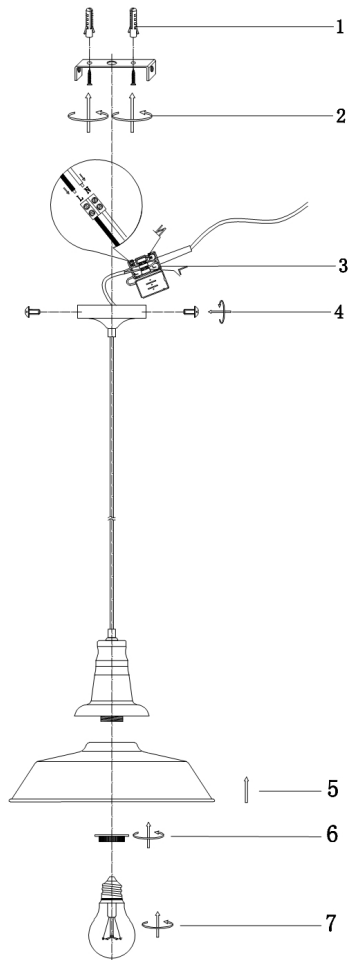

Instruction

Collection: LOFT
Series: CAMPANE
Model: T023-01-R
Ceiling

- Ceiling

1 x E27 (60W)

MAYTONI
DECORATIVE LIGHTING

www.maytoni.de