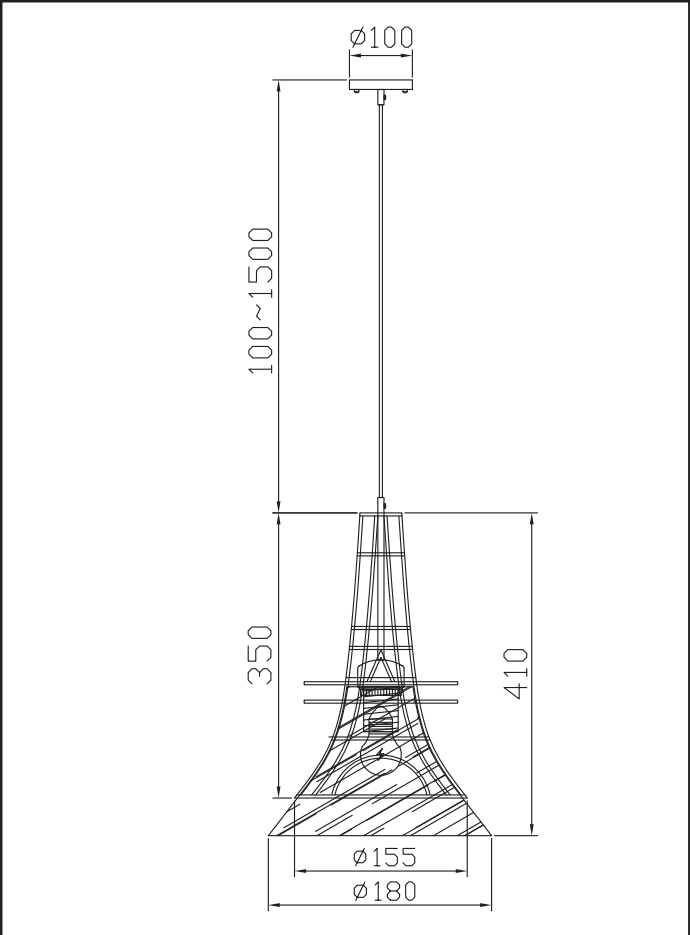

Instruction

Collection: Loft
Series: City
Model: T187-PL-01-B
Suspended

1 x E27 (40w)

MAYTONI
DECORATIVE LIGHTING
www.maytoni.de