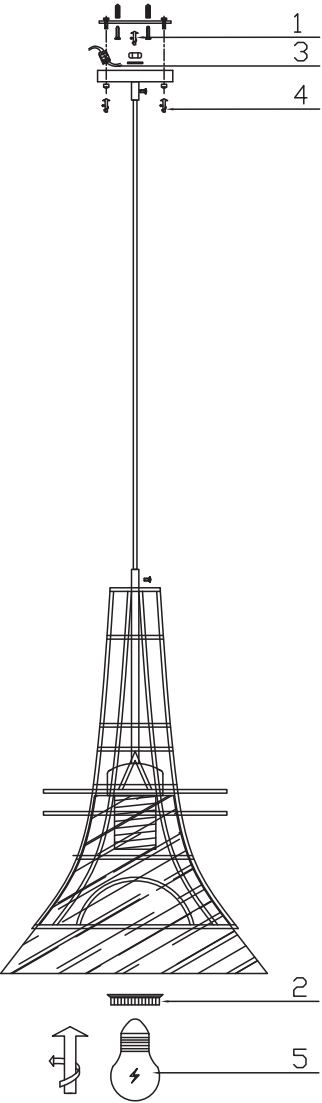

Instruction

Collection: Loft
Series: City
Model: T187-PL-01-B
Suspended

1 x E27 (40w)

MAYTONI
DECORATIVE LIGHTING
www.maytoni.de