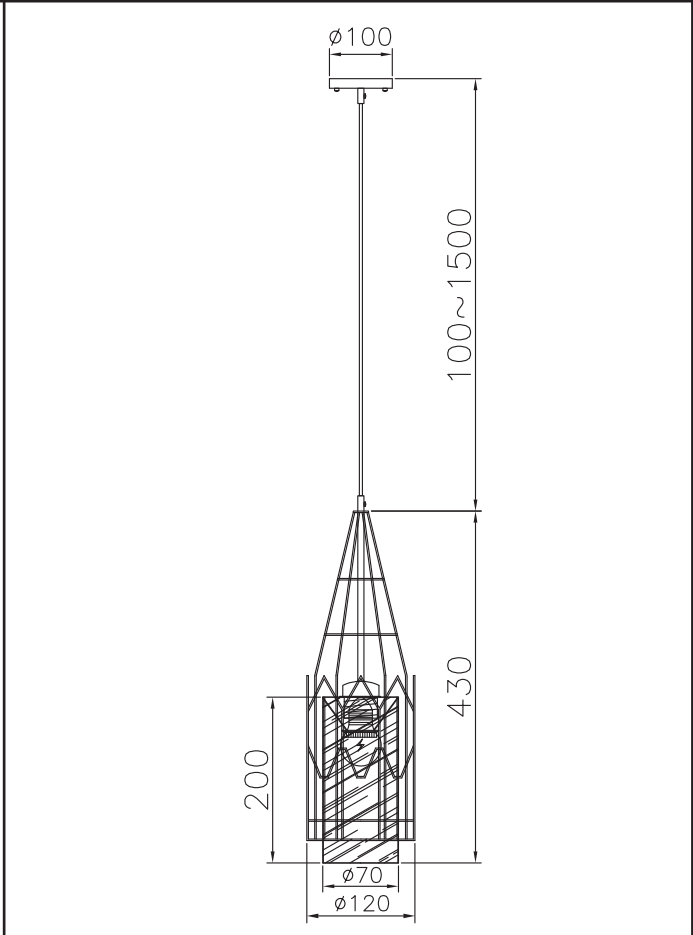

# Instruction

Collection: Loft  
Series: City  
Model: T192-PL-01-B  
Suspended

  
1 x E27 (40w)

**MAYTONI**  
DECORATIVE LIGHTING  
[www.maytoni.de](http://www.maytoni.de)