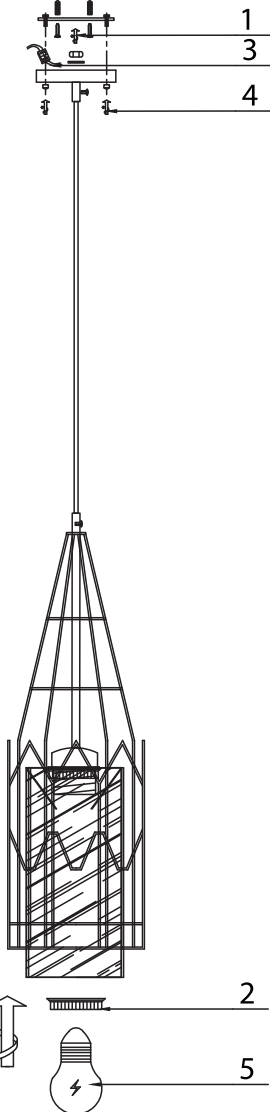

# Instruction

Collection: Loft  
Series: City  
Model: T192-PL-01-B  
Suspended

  
1 x E27 (40w)

**MAYTONI**  
DECORATIVE LIGHTING  
[www.maytoni.de](http://www.maytoni.de)