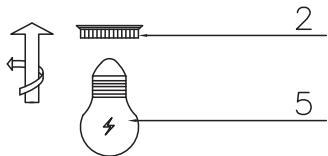

Instruction

Collection: Loft
Series: City
Model: T194-PL-01-B
Suspended

1 x E27 (40w)

MAYTONI
DECORATIVE LIGHTING
www.maytoni.de