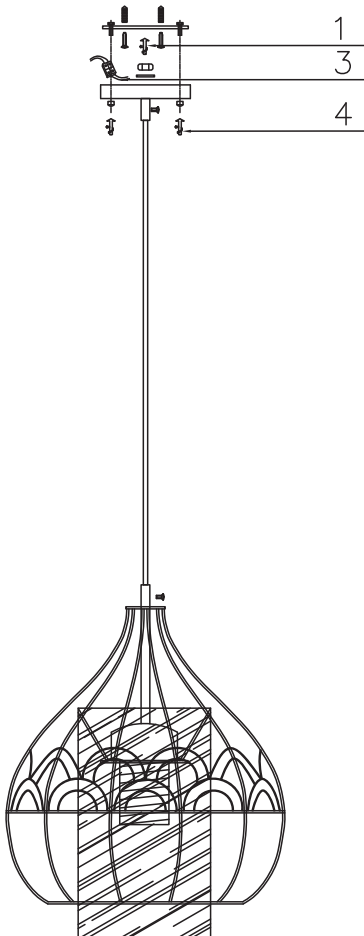

Instruction

Collection: Loft
Series: City
Model: T194-PL-01-B
Suspended

1 x E27 (40w)

MAYTONI
DECORATIVE LIGHTING
www.maytoni.de