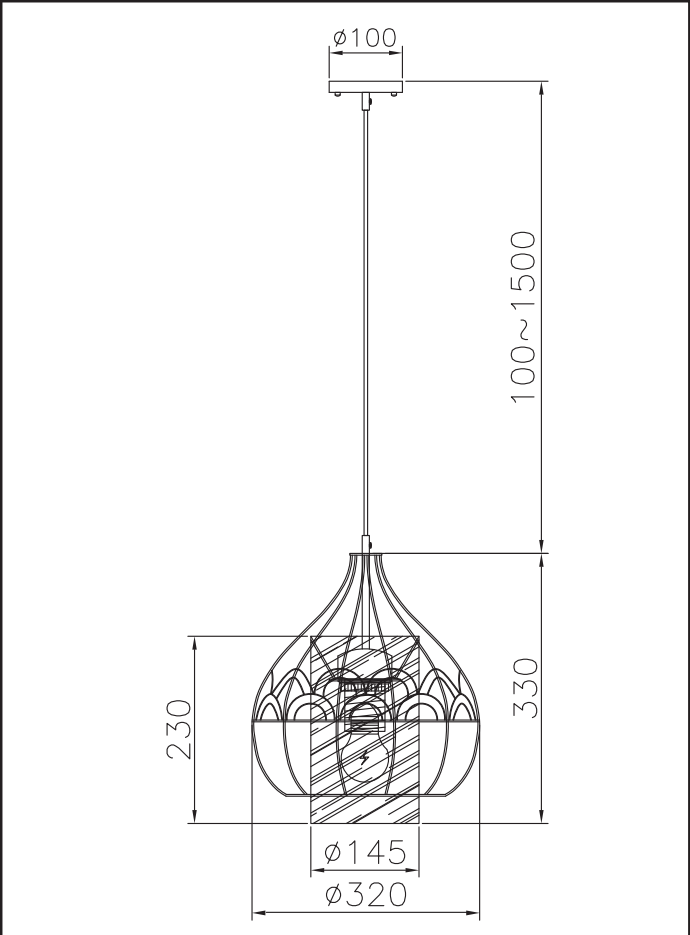

Instruction

Collection: Loft
Series: City
Model: T194-PL-01-B
Suspended

1 x E27 (40w)

MAYTONI
DECORATIVE LIGHTING
www.maytoni.de