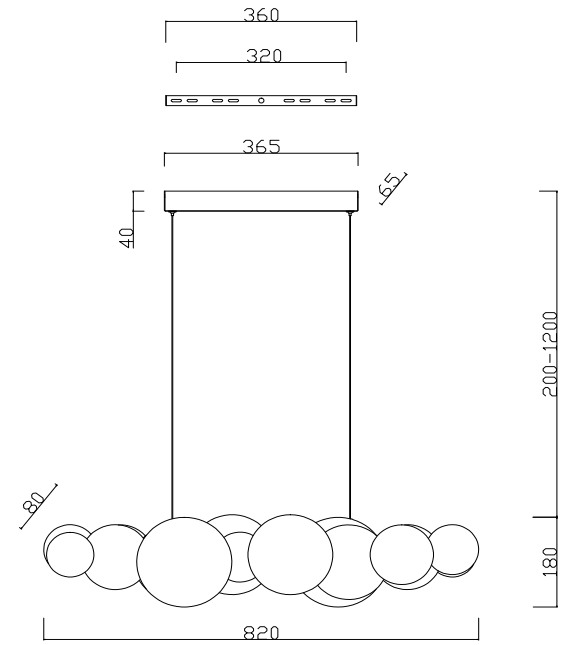

Instruction

MOD003PL-L27WG

MAX 27W
2100 Lumen

Model: MOD003PL-L27WG
Collection: Modern
Series: Cloud

Ceiling Lamps