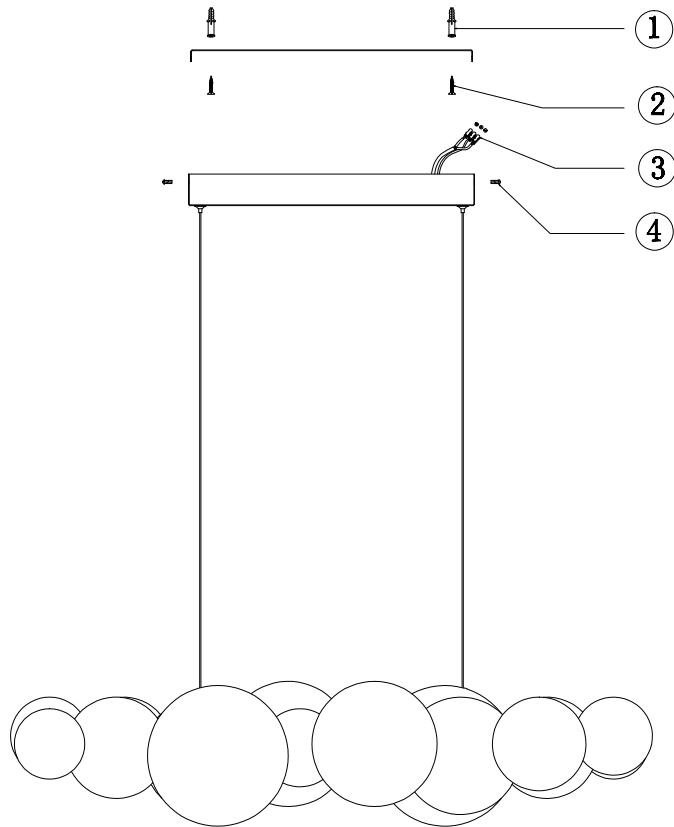

Instruction

MOD003PL-L27WG

MAX 27W
2100 Lumen

Model: MOD003PL-L27WG
Collection: Modern
Series: Cloud

Ceiling Lamps