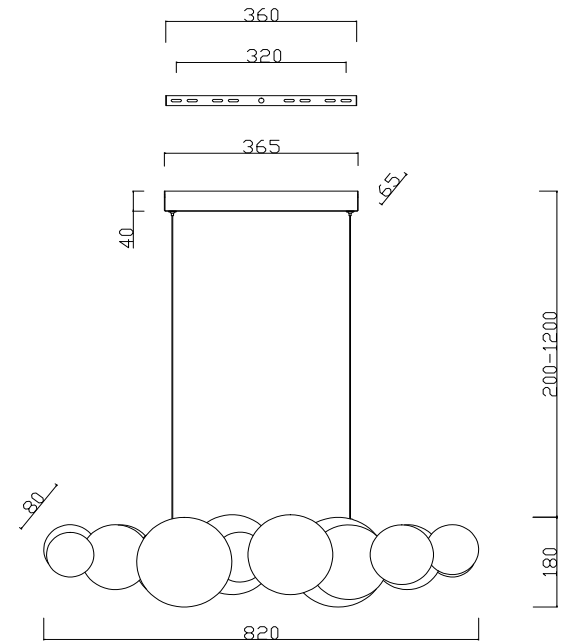

# Instruction

MOD003PL-L27WS

MAX 27W  
2100 Lumen

Model: MOD003PL-L27WS  
Collection: Modern  
Series: Cloud

Ceiling Lamps