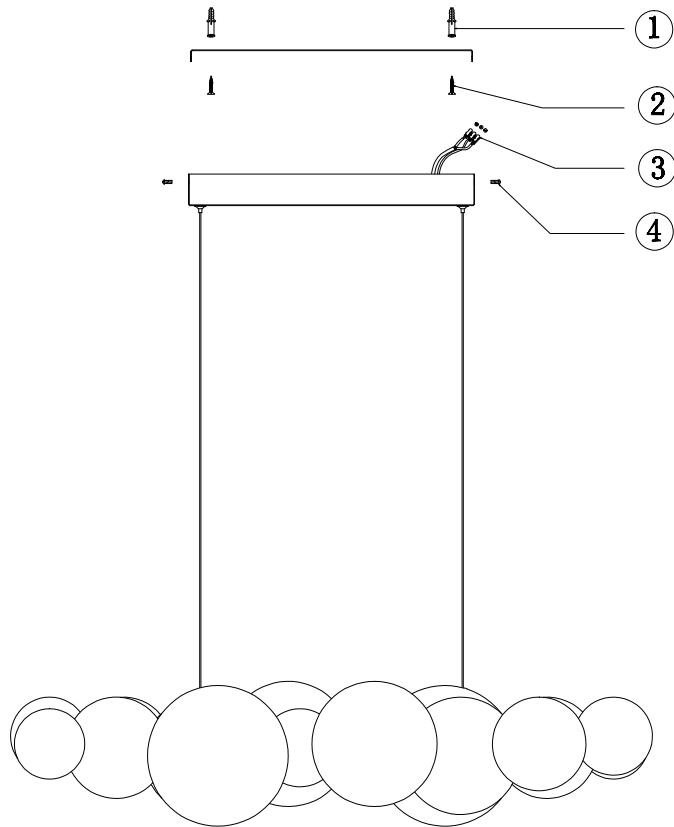

# Instruction

MOD003PL-L27WS

MAX 27W  
2100 Lumen

Model: MOD003PL-L27WS  
Collection: Modern  
Series: Cloud

Ceiling Lamps