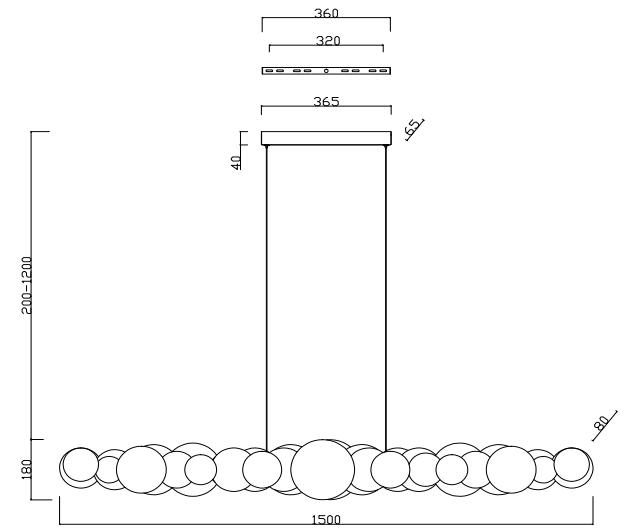

Instruction

MOD003PL-L54WG

MAX 54W
4100 Lumen

Model: MOD003PL-L54WG
Collection: Modern
Series: Cloud

Ceiling Lamps