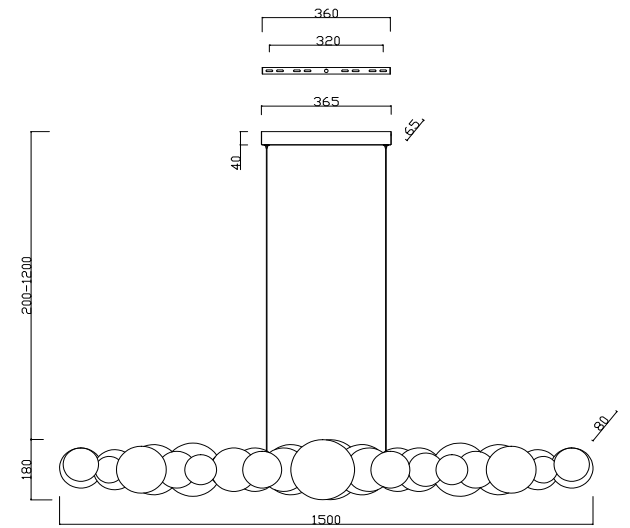

# Instruction

MOD003PL-L54WS

MAX 54W  
4100 Lumen

Model: MOD003PL-L54WS  
Collection: Modern  
Series: Cloud

Ceiling Lamps