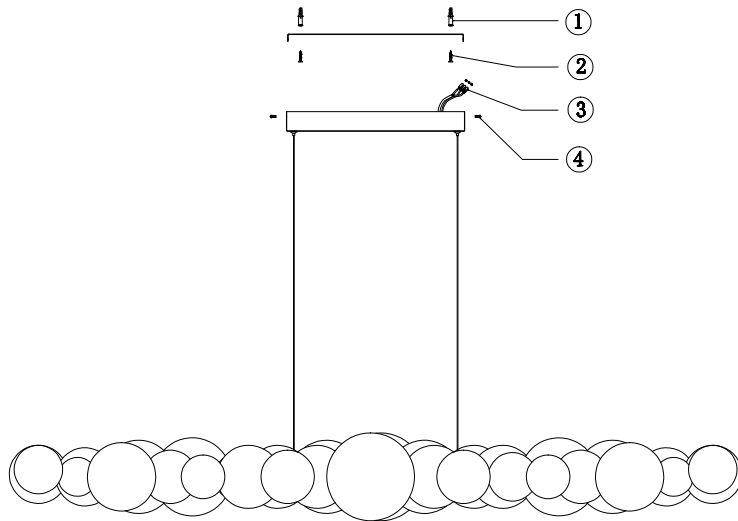

# Instruction

MOD003PL-L54WS

MAX 54W  
4100 Lumen

Model: MOD003PL-L54WS  
Collection: Modern  
Series: Cloud

Ceiling Lamps