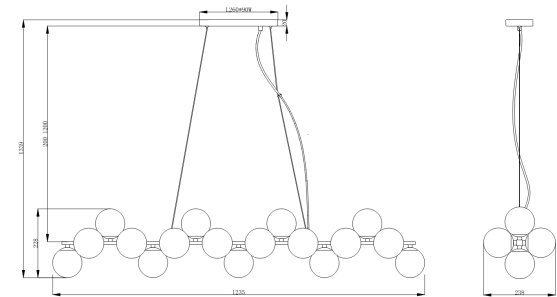

Instruction

Collection: MODERN
Series: DALLAS
Model: MOD547PL-25CH
Ceiling

- Ceiling

25 x G9 (28W)

MAYTONI
DECORATIVE LIGHTING

www.maytoni.de