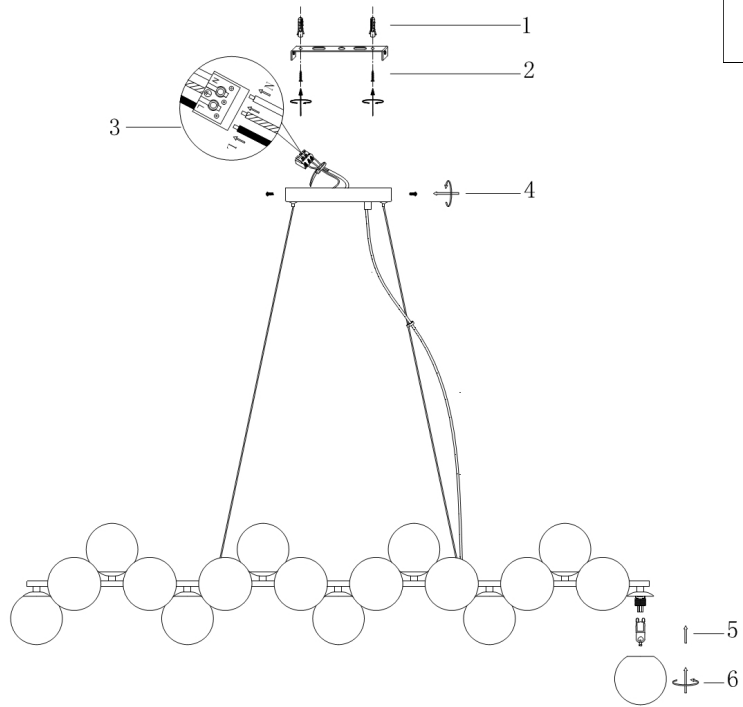

Instruction

Collection: MODERN
Series: DALLAS
Model: MOD547PL-25CH
Ceiling

- Ceiling

25 x G9 (28W)

MAYTONI
DECORATIVE LIGHTING

www.maytoni.de