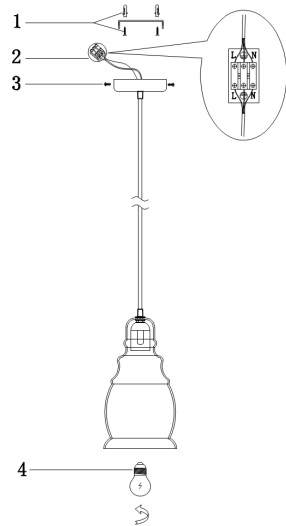

Instruction

Collection: LOFT
Series: DANAS
Model: T162-00-B
Ceiling

- Ceiling

1 x E27 (60W)

MAYTONI
DECORATIVE LIGHTING

www.maytoni.de