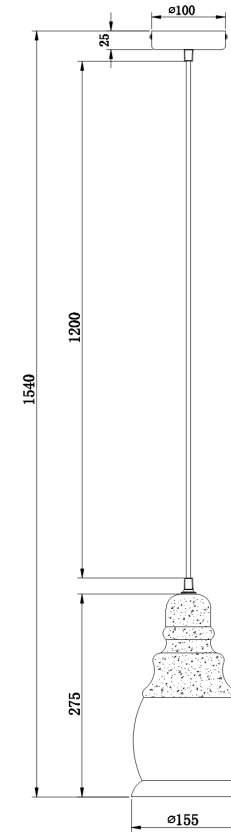

Instruction

Collection: LOFT
Series: DANAS
Model: T162-00-B
Ceiling

- Ceiling

1 x E27 (60W)

MAYTONI
DECORATIVE LIGHTING

www.maytoni.de