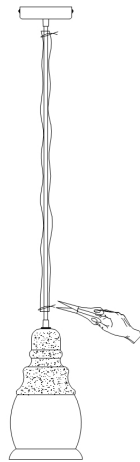

Instruction

Collection: LOFT
Series: DANAS
Model: T162-00-B
Ceiling

- Ceiling

1 x E27 (60W)

MAYTONI
DECORATIVE LIGHTING

www.maytoni.de