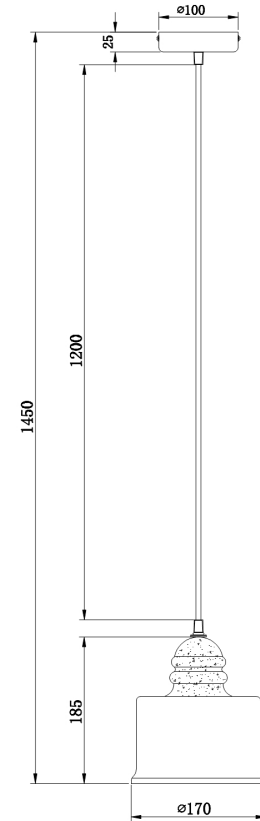

Instruction

Collection: LOFT
Series: DANAS
Model: T162-01-B
Ceiling

- Ceiling

1 x E27 (60W)

MAYTONI
DECORATIVE LIGHTING

www.maytoni.de