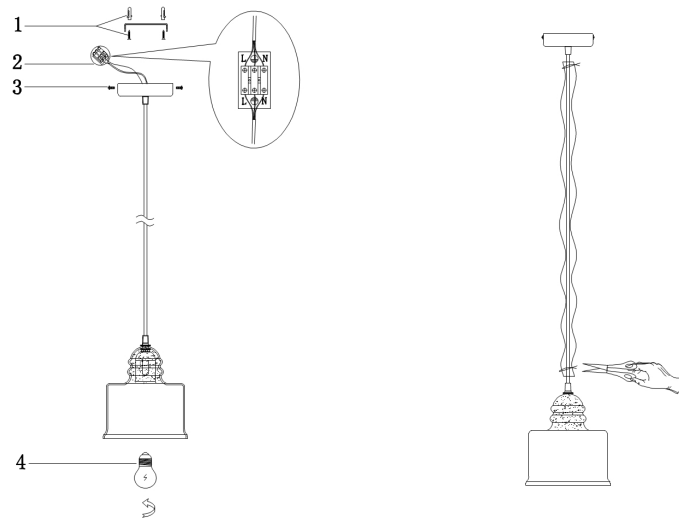

Instruction

Collection: LOFT
Series: DANAS
Model: T162-01-B
Ceiling

- Ceiling

1 x E27 (60W)

MAYTONI
DECORATIVE LIGHTING

www.maytoni.de