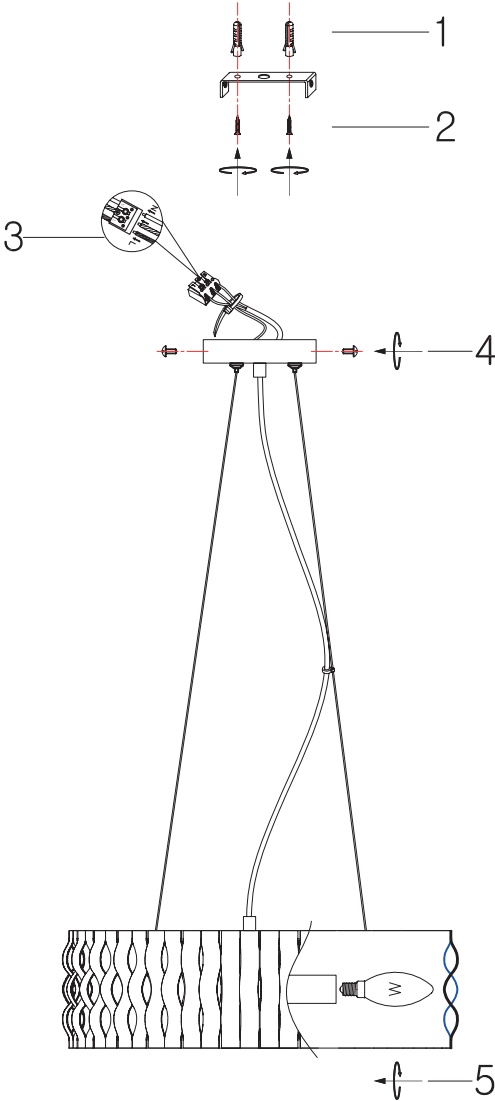

Instruction

Collection: Modern
Series: Delicate
Model: MOD196-PL-04-W
Pendant lamp

4 x E14 (40w)

MAYTONI
DECORATIVE LIGHTING
www.maytoni.de