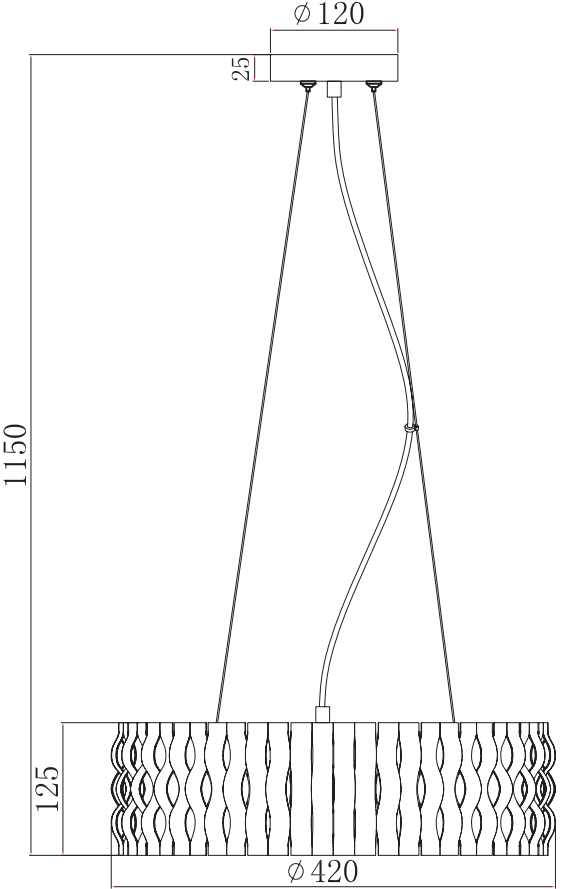

Instruction

Collection: Modern
Series: Delicate
Model: MOD196-PL-04-W
Pendant lamp

4 x E14 (40w)

MAYTONI
DECORATIVE LIGHTING
www.maytoni.de