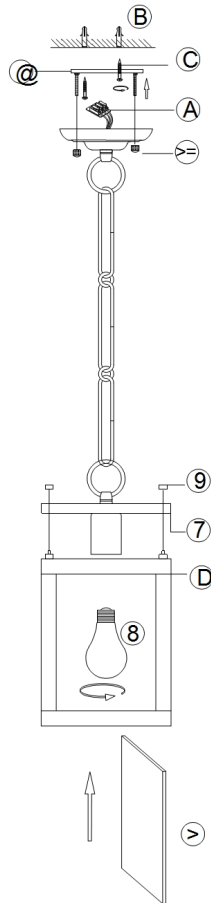

# Instruction

Collection: LOFT  
Series: DELPHI  
Model: T354-PL-01-B  
Ceiling

- Ceiling

1 x E27 (60W)

**MAYTONI**  
DECORATIVE LIGHTING

[www.maytoni.de](http://www.maytoni.de)