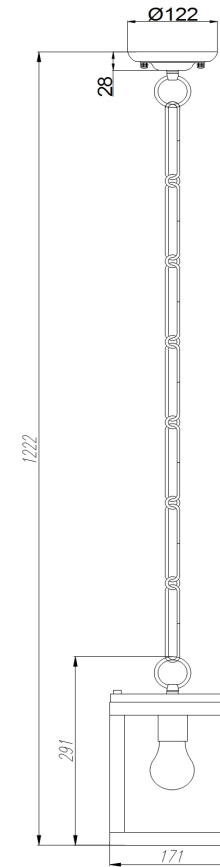

# Instruction

Collection: LOFT  
Series: DELPHI  
Model: T354-PL-01-B  
Ceiling

- Ceiling

1 x E27 (60W)

**MAYTONI**  
DECORATIVE LIGHTING

[www.maytoni.de](http://www.maytoni.de)