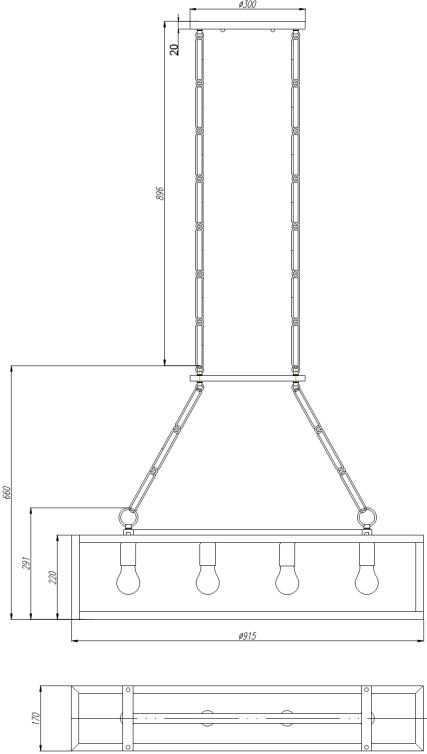

Instruction

Collection: LOFT
Series: DELPHI
Model: T354-PL-04-B
Ceiling

4 x E27 (60W)

MAYTONI
DECORATIVE LIGHTING

www.maytoni.de