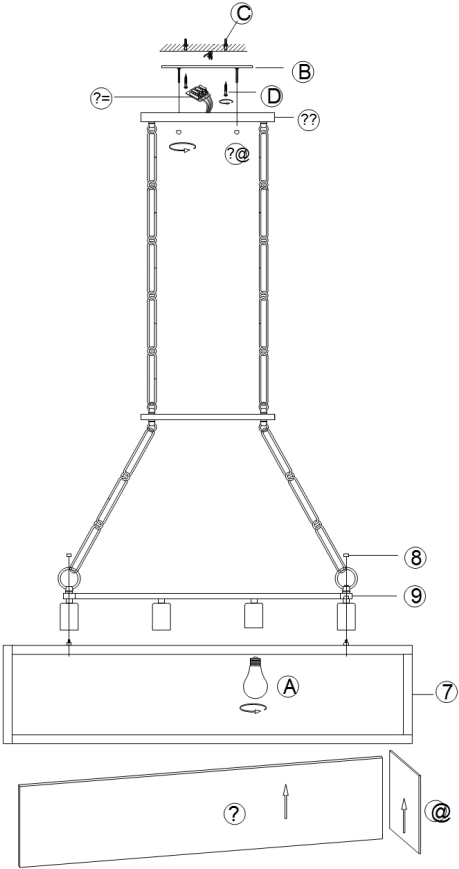

Instruction

Collection: LOFT
Series: DELPHI
Model: T354-PL-04-B
Ceiling

4 x E27 (60W)

MAYTONI
DECORATIVE LIGHTING

www.maytoni.de