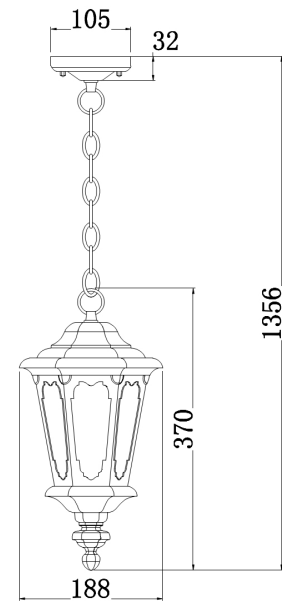

Instruction

Collection: OUTDOOR
Series: OXFORD
Model: S101-10-41-R
Ceiling

- Ceiling

1 x E27 (60W)

MAYTONI
DECORATIVE LIGHTING

www.maytoni.de