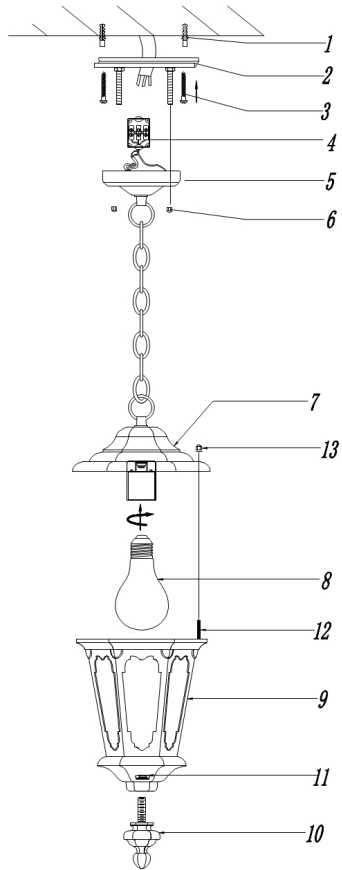

Instruction

Collection: OUTDOOR
Series: OXFORD
Model: S101-10-41-R
Ceiling

- Ceiling

1 x E27 (60W)

MAYTONI
DECORATIVE LIGHTING

www.maytoni.de