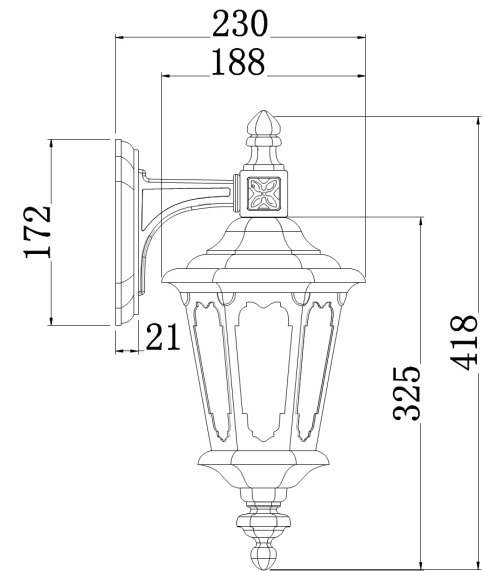

Instruction

Collection: OUTDOOR

Series: OXFORD

Model: S101-42-01-R

Wall

- Wall

1 x E27 (60W)

MAYTONI
DECORATIVE LIGHTING