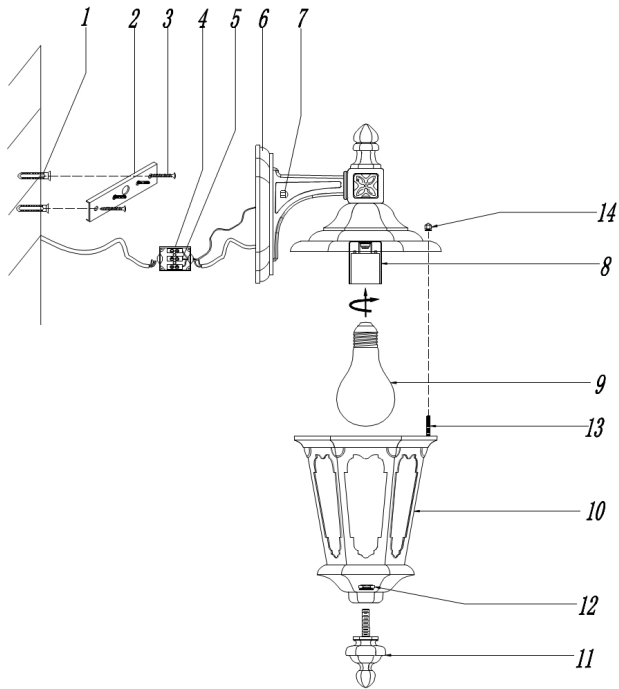

Instruction

Collection: OUTDOOR

Series: OXFORD

Model: S101-42-01-R

Wall

- Wall

1 x E27 (60W)

MAYTONI
DECORATIVE LIGHTING