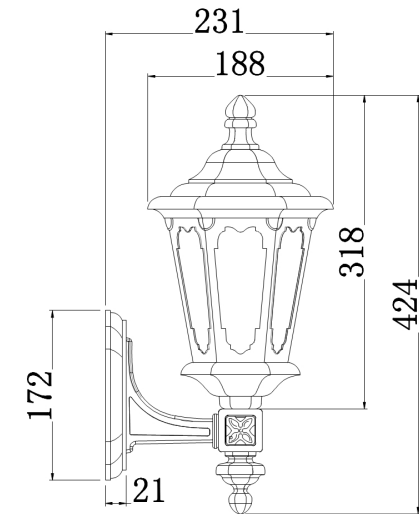

# Instruction

Collection: OUTDOOR

Series: OXFORD

Model: S101-42-11-B

Wall

- Wall

1 x E27 (60W)

**MAYTONI**  
DECORATIVE LIGHTING