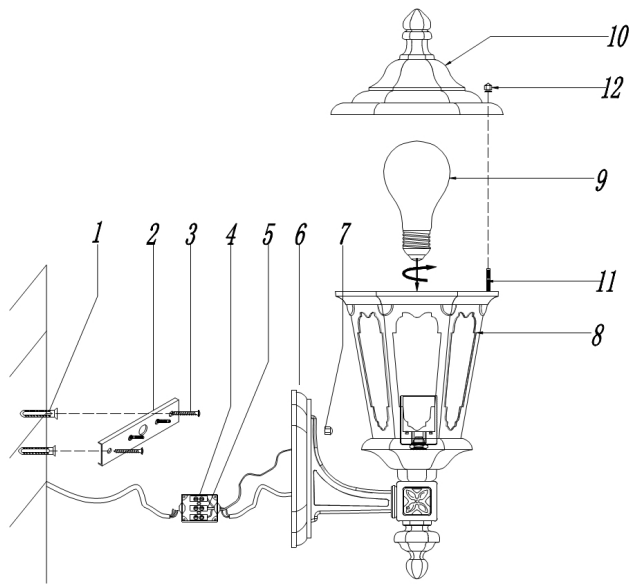

# Instruction

Collection: OUTDOOR

Series: OXFORD

Model: S101-42-11-B

Wall

- Wall

1 x E27 (60W)

**MAYTONI**  
DECORATIVE LIGHTING