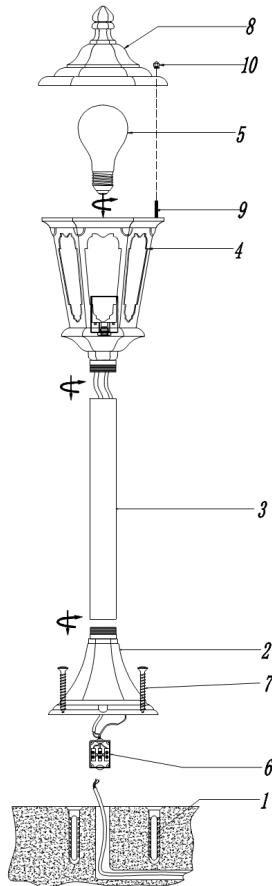

Instruction

Collection: OUTDOOR
Series: OXFORD
Model: S101-60-31-B
Mobile

- Mobile

1 x E27 (60W)

MAYTONI
DECORATIVE LIGHTING

www.maytoni.de