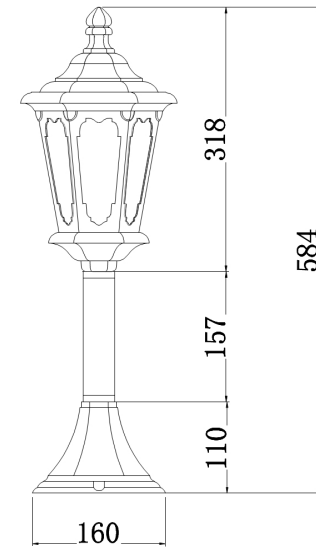

Instruction

Collection: OUTDOOR
Series: OXFORD
Model: S101-60-31-B
Mobile

- Mobile

1 x E27 (60W)

MAYTONI
DECORATIVE LIGHTING

www.maytoni.de