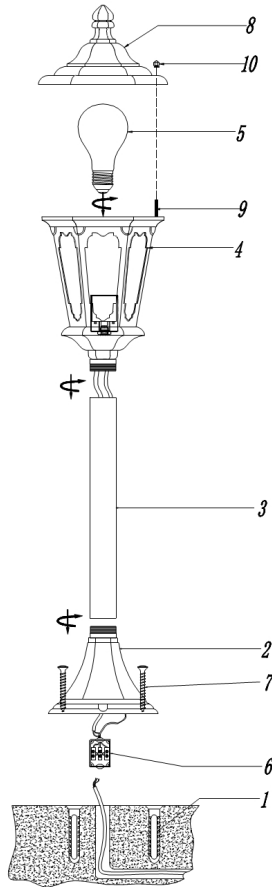

Instruction

Collection: OUTDOOR
Series: OXFORD
Model: S101-60-31-R
Mobile

- Mobile

1 x E27 (60W)

MAYTONI
DECORATIVE LIGHTING

www.maytoni.de