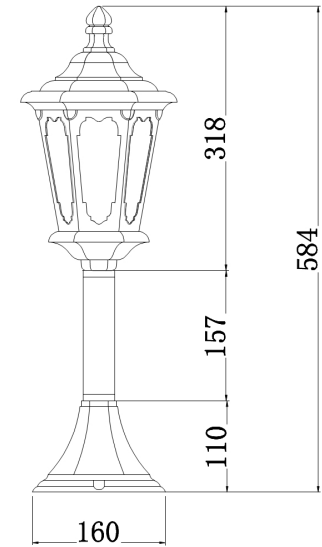

Instruction

Collection: OUTDOOR
Series: OXFORD
Model: S101-60-31-R
Mobile

- Mobile

1 x E27 (60W)

MAYTONI
DECORATIVE LIGHTING

www.maytoni.de